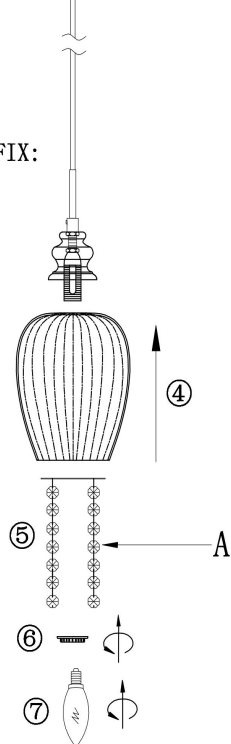

INSTRUCTION FOR FIX:
A=9pcs

1xE14 40W

Model: MOD044-PL-01-N
Collection: Pendant
Series: Blues
Pendant Lamps