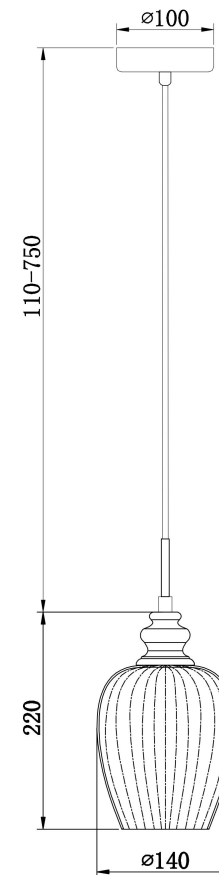

INSTRUCTION FOR FIX:
A=9pcs

1xE14 40W

Model: MOD044-PL-01-N
Collection: Pendant
Series: Blues
Pendant Lamps