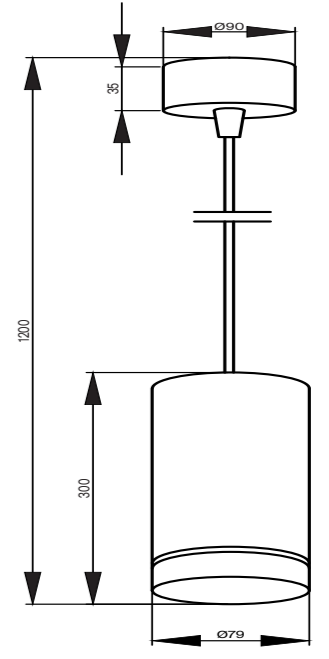

Pendant lamp Orlo

Make your interior brighter

NEW **B** W LED IP20 4K 3K

LED pendant lamps of the Orlo series will perfectly fit into both classic and modern interiors. A distinctive feature of the lamps is an acrylic ring on the body that transmits the light reflected by the lamp and looks like a halo. The matte diffuser of the lamp provides a soft directional glow.

- ACRYLIC RING
- MATTE DIFFUSER
- TWO POWERS AVAILABLE
- BLACK AND WHITE COLORS

ANGLE SCATTERING	CCT	COLOR	ARTICLE	LAMP POWER	LIGHT FLUX	IP	VOLTAGE RANGE
WASH WIDE	4K DAY	B BLACK	P085PL-12W4K-B	12 W	560 LM	IP20	AC 110-240
	4K DAY	w WHITE	P085PL-12W4K-W	12 W	560 LM	IP20	AC 110-240
	3K WARM	B BLACK	P085PL-12W3K-B	12 W	560 LM	IP20	AC 110-240
	3K WARM	w WHITE	P085PL-12W3K-W	12 W	560 LM	IP20	AC 110-240