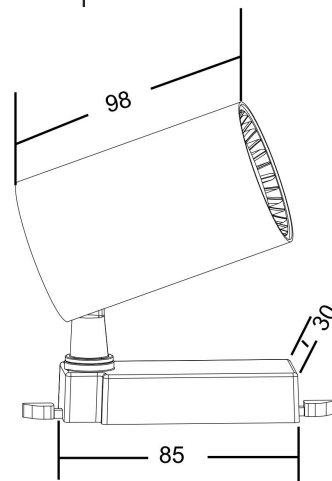

Instruction

TR003-1-6W4K-S-W

MAX 6W
500 Lumen

Model: TR003-1-6W4K-S-W

Collection: Single phase track

Vuoro
Track light

This product contains a light source of energy efficiency class A