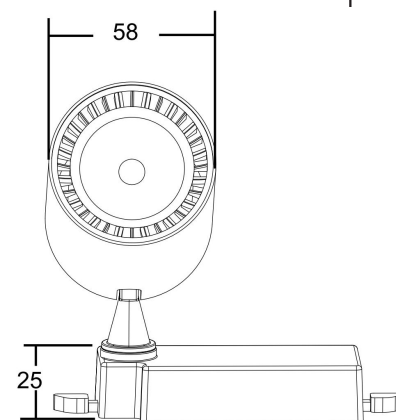

Instruction

TR003-1-6W4K-S-W

MAX 6W
500 Lumen

Model: TR003-1-6W4K-S-W

Collection: Single phase track

Vuoro
Track light

This product contains a light source of energy efficiency class A