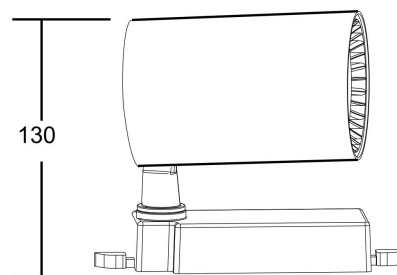

Instruction

TR003-1-6W4K-S-W

MAX 6W
500 Lumen

Model: TR003-1-6W4K-S-W

Collection: Single phase track

Vuoro
Track light

This product contains a light source of energy efficiency class A