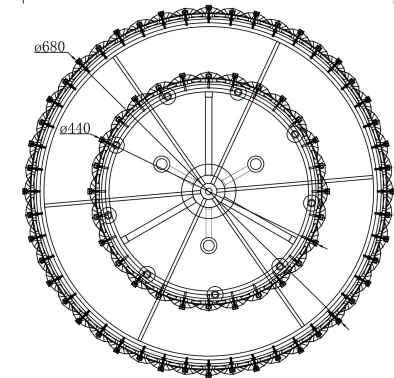

A=38  
B=38

12xE14 40W

Model: MOD043PL-12G

Collection: Modern

Series: Puntos

Pendant Lamps

This product contains a light source of energy efficiency class