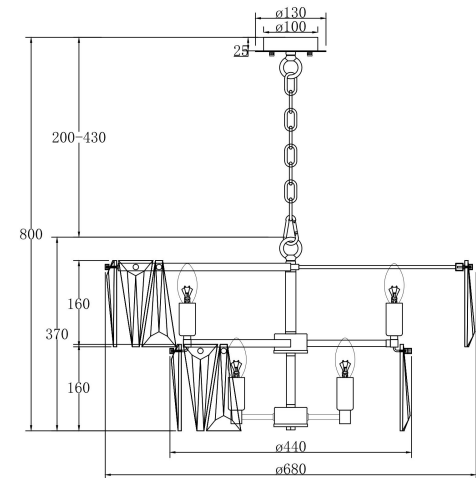

A=38  
B=38

12xE14 40W

Model: MOD043PL-12G

Collection: Modern

Series: Puntos

Pendant Lamps

This product contains a light source of energy efficiency class