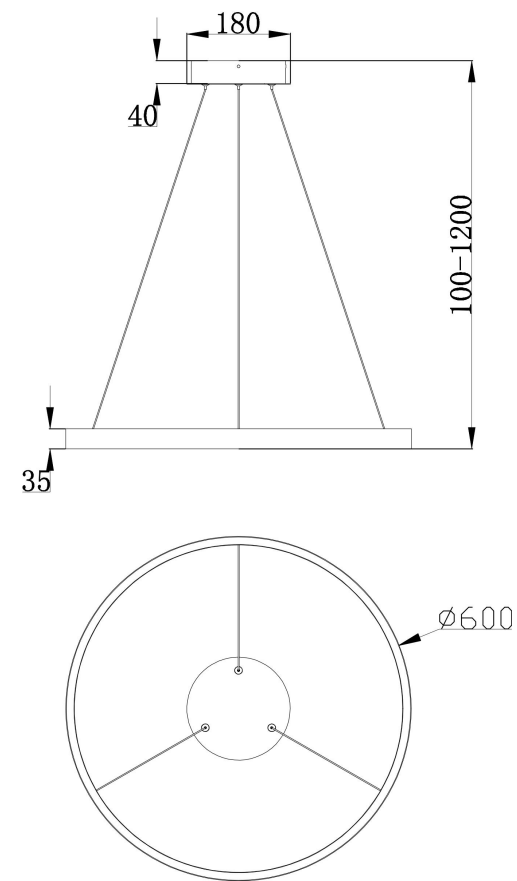

### MOD058PL-L32B4K

MAX 37W  
2 200 Lumen

Model: MOD058PL-L32B4K

Collection: Modern

Series: Rim

This product contains a light source of energy efficiency class A