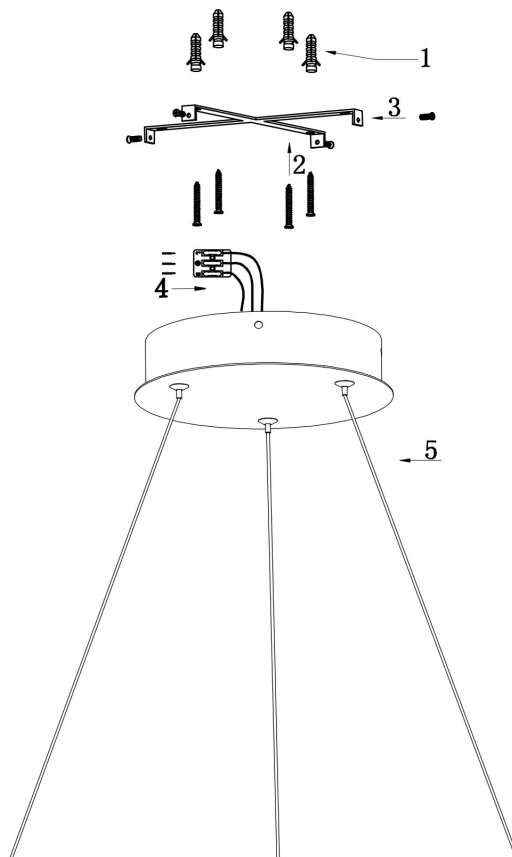

### MOD058PL-L32B4K

MAX 37W  
2 200 Lumen

Model: MOD058PL-L32B4K

Collection: Modern

Series: Rim

This product contains a light source of energy efficiency class A