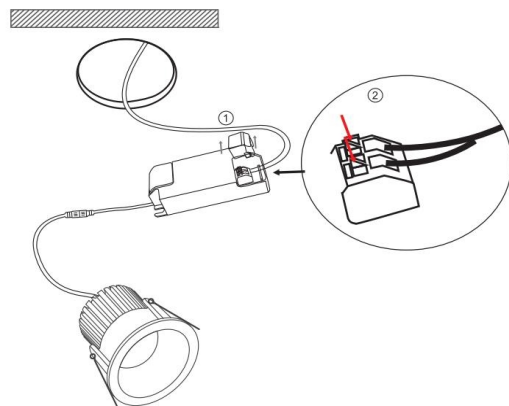

1

2

3

MAX 6W
480 Lumen

Model: DL034-01-06W4K-W

Collection: Downlight

Zoom

Recessed

This product contains a light source of the energy efficiency class G