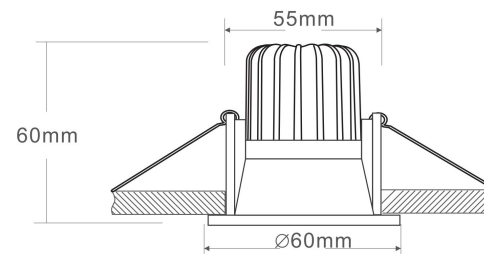

1

2

3

MAX 6W
480 Lumen

Model: DL034-01-06W4K-W

Collection: Downlight

Zoom

Recessed