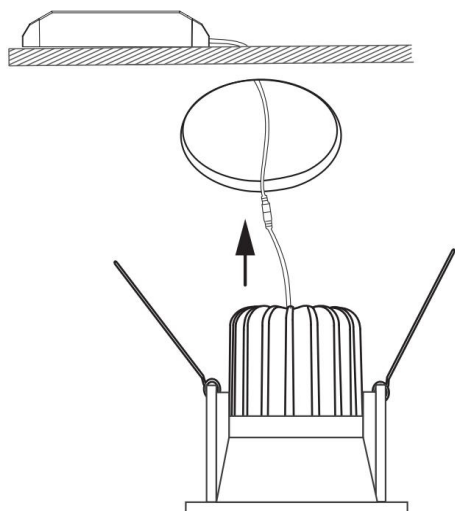

1

2

3

MAX 6W
480 Lumen

Model: DL034-01-06W4K-W

Collection: Downlight

Zoom

Recessed