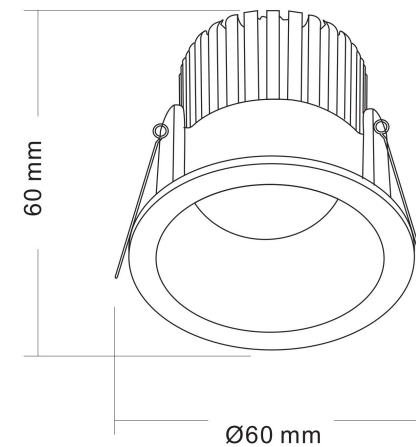

1

2

3

MAX 6W
480 Lumen

Model: DL034-01-06W4K-W

Collection: Downlight

Zoom

Recessed