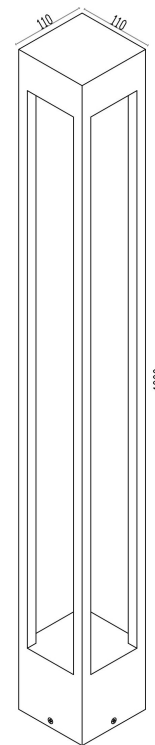

# Instruction

## O424FL-L10GF

MAX 10W  
650 Lumen

Model: O424FL-L10GF  
Collection: Outdoor  
Series: Elbe  
Landschaftslampe

This product contains a light source of the energy efficiency class G