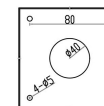

## O424FL-L10GF

MAX 10W  
650 Lumen

Model: O424FL-L10GF  
Collection: Outdoor  
Series: Elbe  
Landschaftslampe

This product contains a light source of the energy efficiency class G