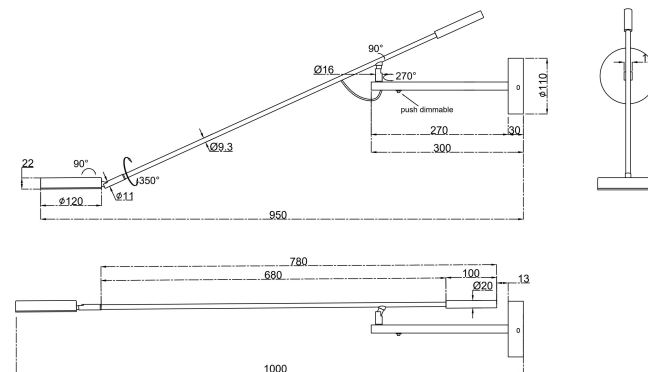

NO.1

NO.2

NO.3

MAX 6W
550 Lumen

Model: MOD070WL-L6B3K

Collection: Modern

Series: Fad

This product contains a light source of the energy efficiency class G