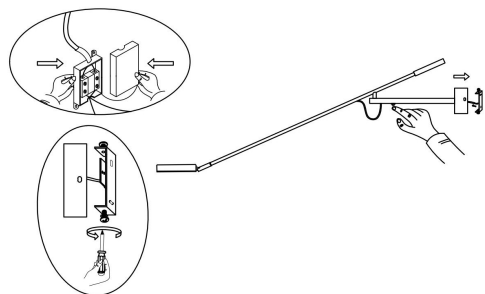

NO.1

NO.2

NO.3

MAX 6W
550 Lumen

Model: MOD070WL-L6B3K

Collection: Modern

Series: Fad

This product contains a light source of the energy efficiency class G