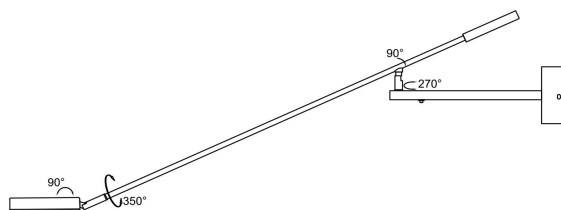

NO.1

NO.2

NO.3

MAX 6W
550 Lumen

Model: MOD070WL-L6B3K

Collection: Modern

Series: Fad

This product contains a light source of the energy efficiency class G