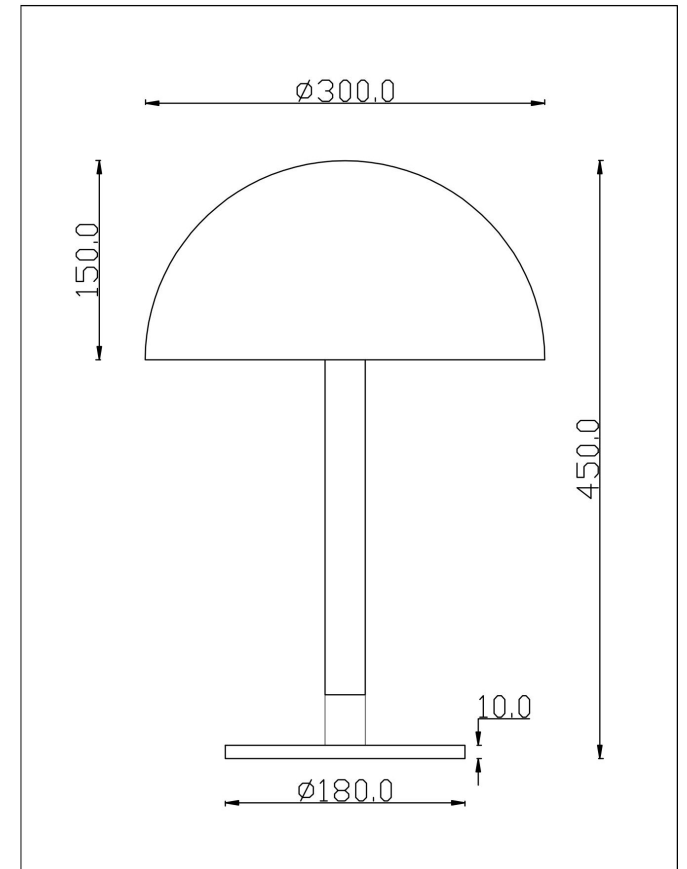

# Instruction

Z012TL-L8B3K

MAX 8W  
750 Lumen

Model: Z012TL-L8B3K  
Collection: Table & Floor  
Series: Ray  
Table Lamps