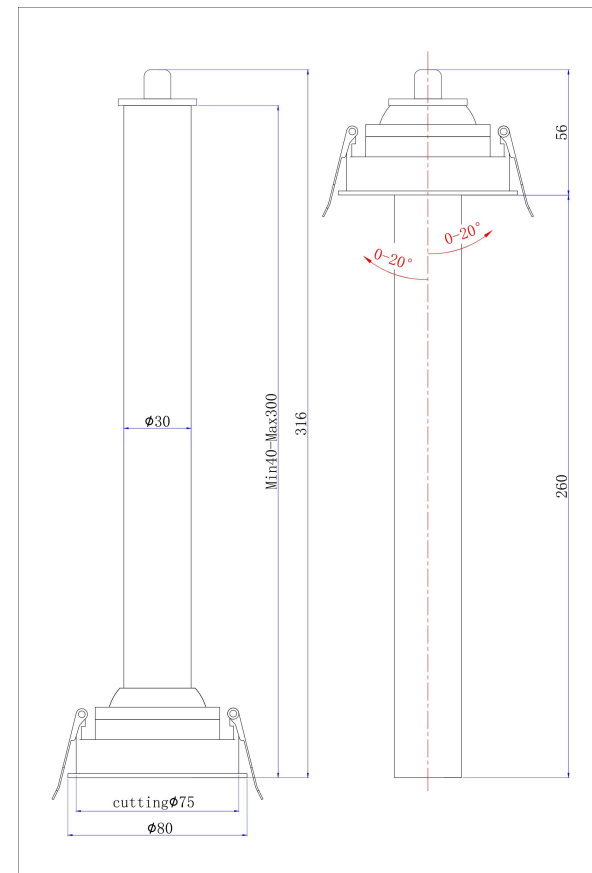

## Instruction

### C140RS-L300-7W3K-W

MAX 7W  
460 Lumen

Model: C140RS-L300-7W3K-W

Collection: Ceiling & Wall

Focus T  
Recessed