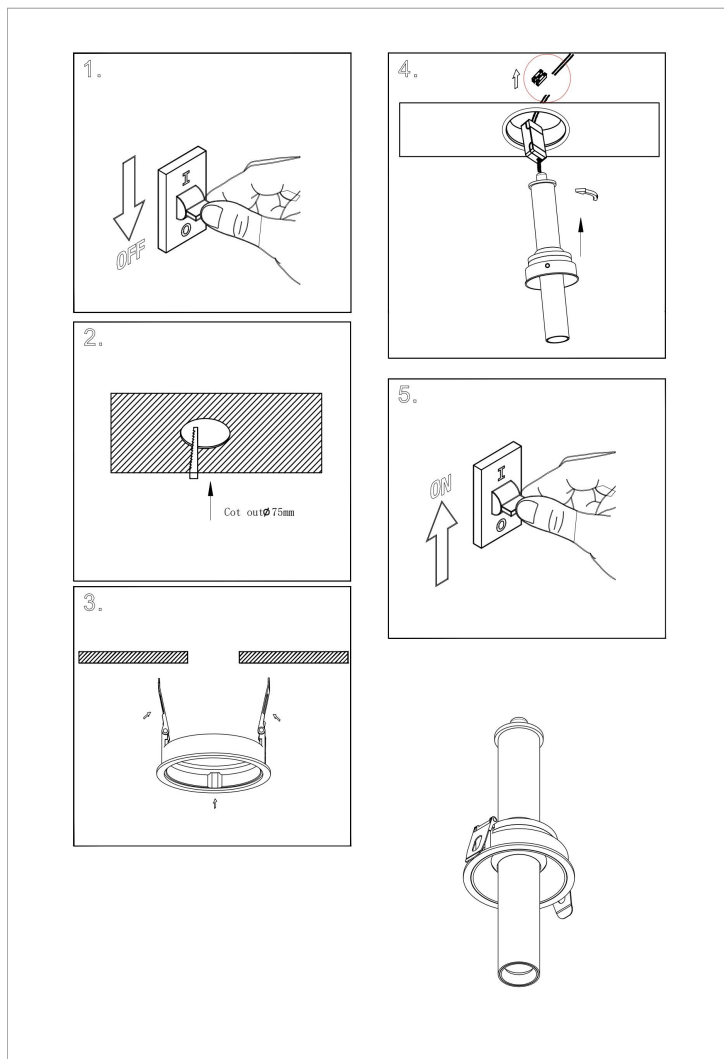

## Instruction

### C140RS-L300-7W3K-W

MAX 7W  
460 Lumen

Model: C140RS-L300-7W3K-W

Collection: Ceiling & Wall

Focus T  
Recessed