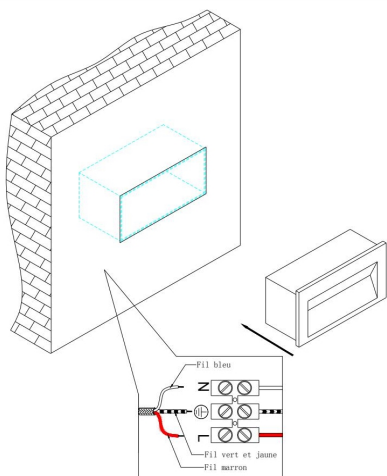

①

②

③

④

MAX 5W
400 Lumen

Model: O045SL-L5W3K

Collection: Outdoor

Series: Bosca
Step Light