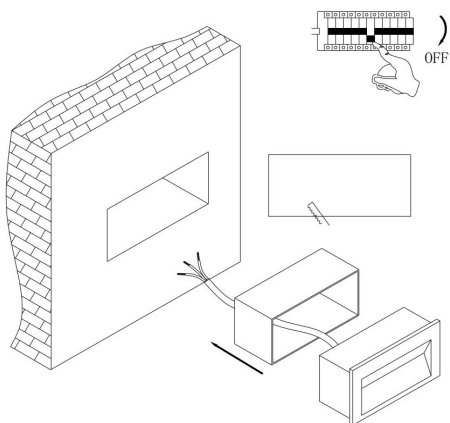

①

②

③

④

MAX 5W
400 Lumen

Model: O045SL-L5W3K

Collection: Outdoor

Series: Bosca
Step Light