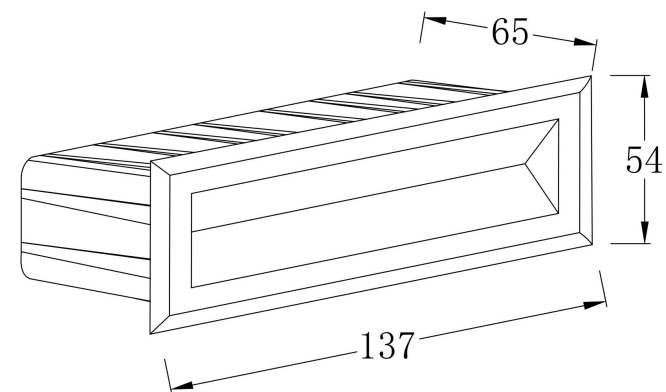

①

②

③

④

MAX 5W
400 Lumen

Model: O045SL-L5W3K

Collection: Outdoor

Series: Bosca
Step Light