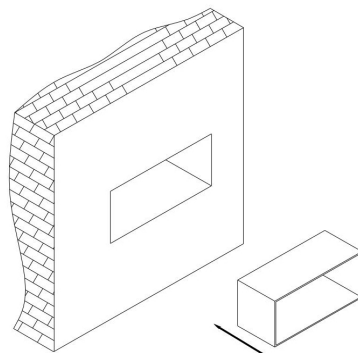

①

②

③

④

MAX 5W
400 Lumen

Model: O045SL-L5W3K

Collection: Outdoor

Series: Bosca
Step Light