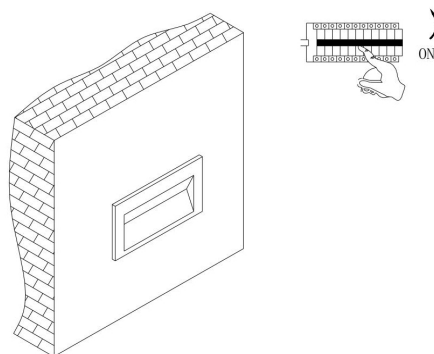

①

②

③

④

MAX 5W
400 Lumen

Model: O045SL-L5W3K

Collection: Outdoor

Series: Bosca
Step Light