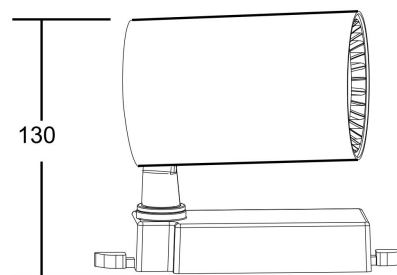

Instruction

TR003-1-6W4K-S-B

MAX 6W
500 Lumen

Model: TR003-1-6W4K-S-B

Collection: Single phase track

 Vuoro
Track light

This product contains a light source of the energy efficiency class F