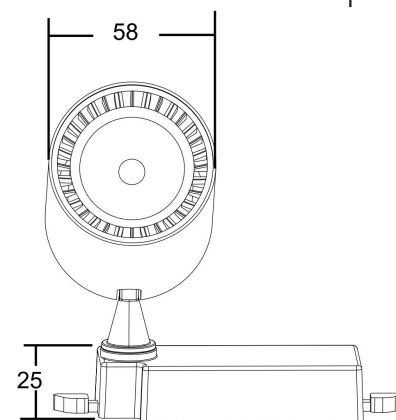

Instruction

TR003-1-6W4K-S-B

MAX 6W
500 Lumen

Model: TR003-1-6W4K-S-B

Collection: Single phase track

 Vuoro
Track light

This product contains a light source of the energy efficiency class F