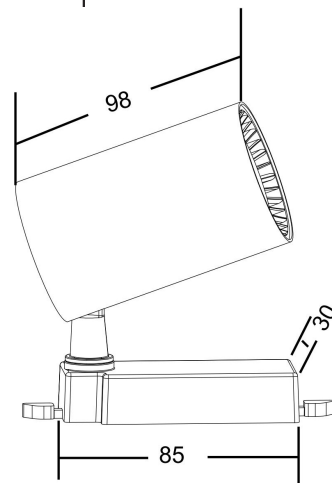

Instruction

TR003-1-6W4K-S-B

MAX 6W
500 Lumen

Model: TR003-1-6W4K-S-B

Collection: Single phase track

 Vuoro
Track light

This product contains a light source of the energy efficiency class F