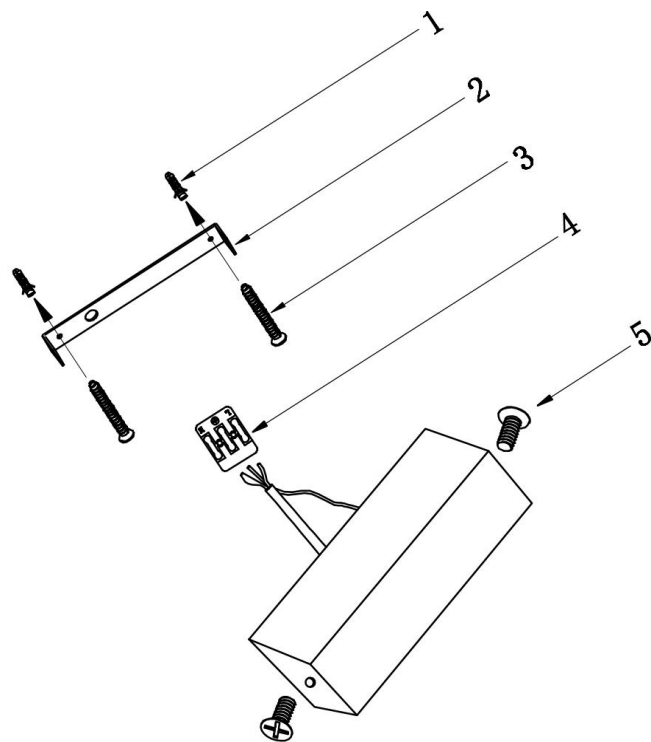

Instruction

MOD179WL-L22W4K1

MAX 23W
800 Lumen

Model: MOD179WL-L22W4K1

Collection: Modern

Series: Skyline

Wall Lamps

This product contains a light source of the energy efficiency class G