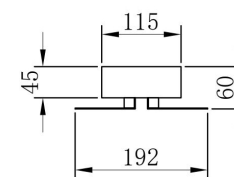

Instruction

MOD179WL-L22W4K1

MAX 23W
800 Lumen

Model: MOD179WL-L22W4K1

Collection: Modern

Series: Skyline

Wall Lamps

This product contains a light source of the energy efficiency class G