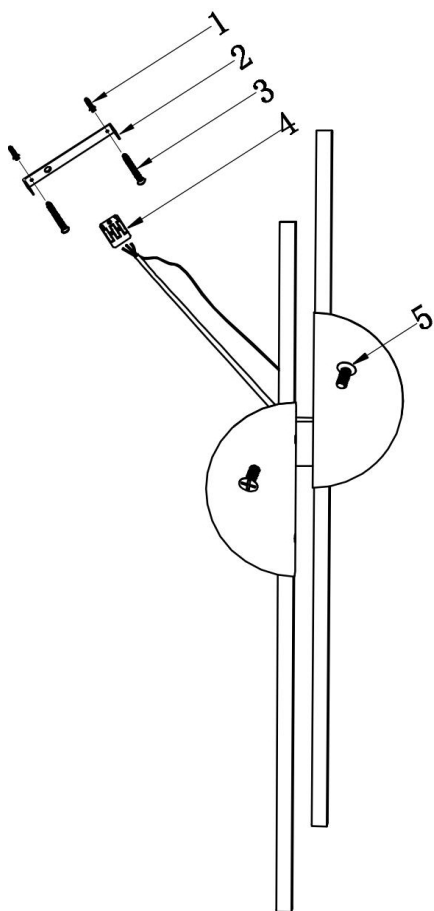

Instruction

MOD179WL-L22W4K1

MAX 23W
800 Lumen

Model: MOD179WL-L22W4K1

Collection: Modern

Series: Skyline

Wall Lamps

This product contains a light source of the energy efficiency class G