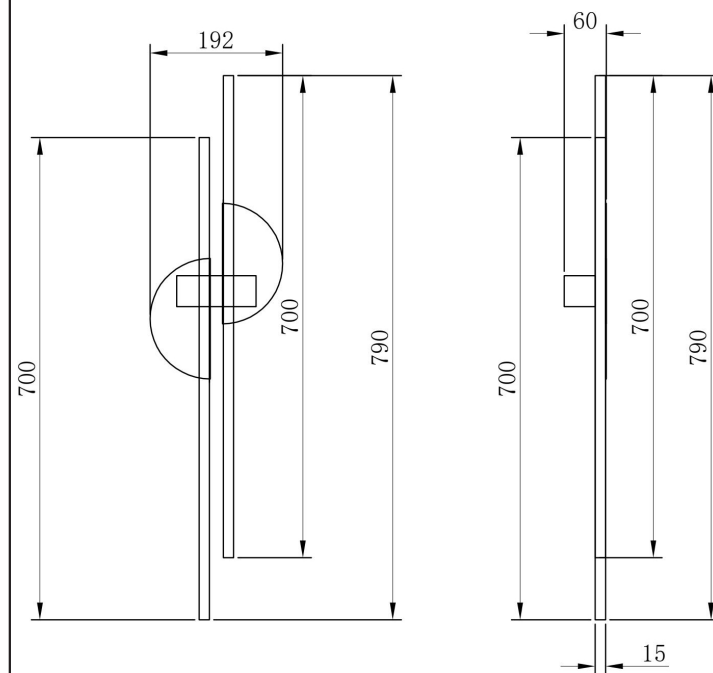

Instruction

MOD179WL-L22W4K1

MAX 23W
800 Lumen

Model: MOD179WL-L22W4K1

Collection: Modern

Series: Skyline

Wall Lamps

This product contains a light source of the energy efficiency class G