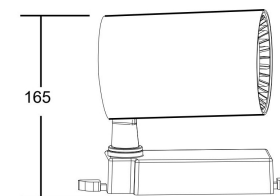

Instruction

TR003-1-30W3K-B

MAX 26W
2 400 Lumen

Model: TR003-1-30W3K-B

Collection: Single phase track

This product contains a light source of the energy efficiency class F