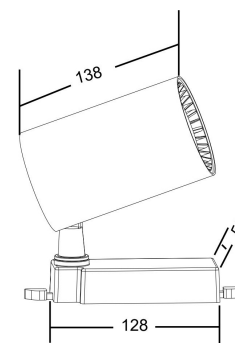

Instruction

TR003-1-30W3K-B

MAX 26W
2 400 Lumen

Model: TR003-1-30W3K-B

Collection: Single phase track

This product contains a light source of the energy efficiency class F