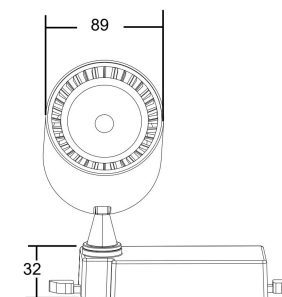

Instruction

TR003-1-30W3K-B

MAX 26W
2 400 Lumen

Model: TR003-1-30W3K-B

Collection: Single phase track

This product contains a light source of the energy efficiency class F