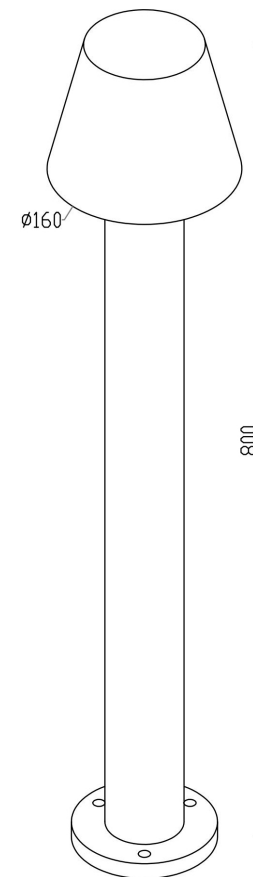

Instruction

O421FL-L5GF

MAX 5W
400 Lumen

Model: O421FL-L5GF
Collection: Outdoor
Series: Harz
Landschaftslampe

This product contains a light source of the energy efficiency class D