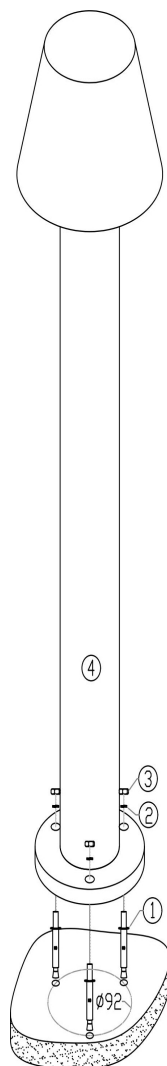

Instruction

O421FL-L5GF

MAX 5W
400 Lumen

Model: O421FL-L5GF
Collection: Outdoor
Series: Harz
Landschaftslampe

This product contains a light source of the energy efficiency class D