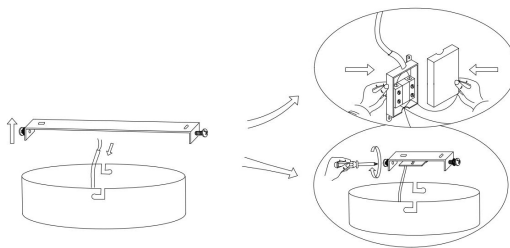

NO.1

NO.3

NO.2

MAX 72W
5 600 Lumen

Model: MOD081CL-L48G3K

Collection: Modern

Series: Tessara

Ceiling Lamps