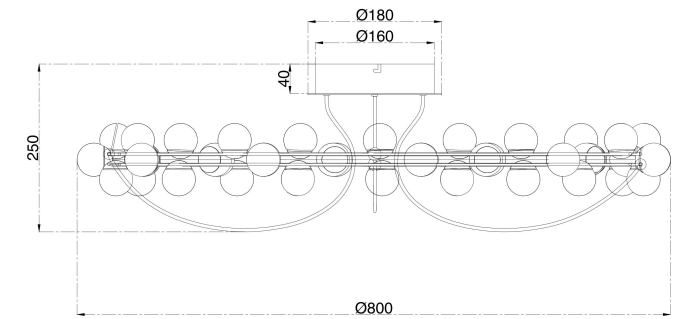

NO.1

NO.3

NO.2

MAX 72W
5 600 Lumen

Model: MOD081CL-L48G3K

Collection: Modern

Series: Tessara

Ceiling Lamps