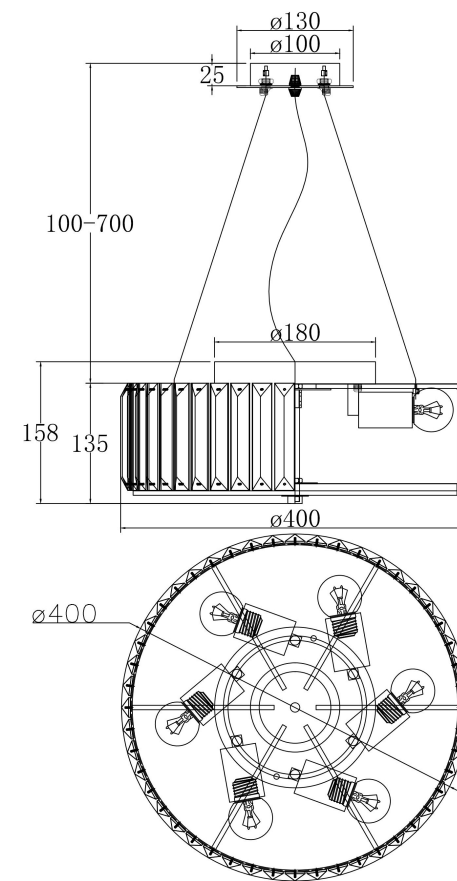

A=48

6xE27 60W

Model: MOD080CL-06CH
Collection: Modern
Series: Recinto
Ceiling Lamps