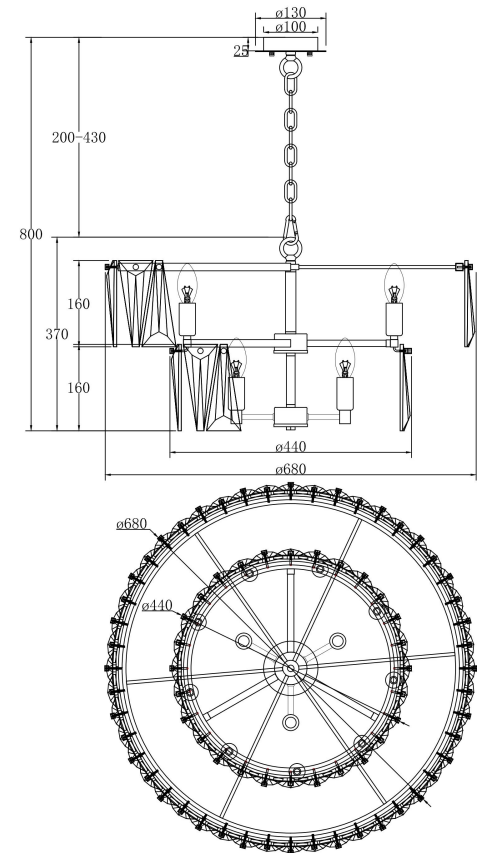

A=38  
B=38

12xE14 40W

Model: MOD043PL-12CH

Collection: Modern

Series: Puntos

Pendant Lamps

This product contains a light source of energy efficiency class