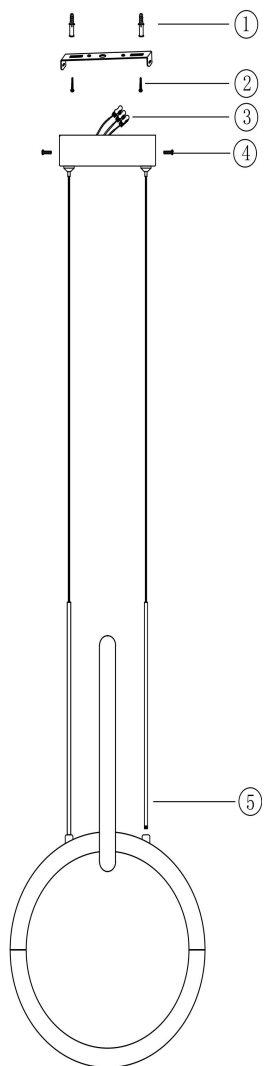

Instruction

MOD165PL-L18B3K

MAX 18W
1 200 Lumen

Model: MOD165PL-L18B3K

Collection: Modern

Series: Node

Pendant Lamps

This product contains a light source of the energy efficiency class G