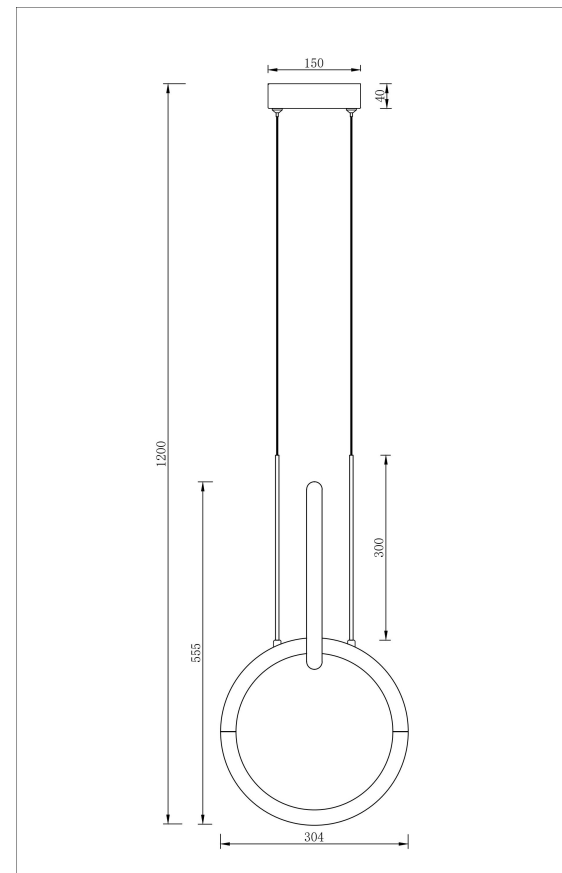

Instruction

MOD165PL-L18B3K

MAX 18W
1 200 Lumen

Model: MOD165PL-L18B3K

Collection: Modern

Series: Node

Pendant Lamps

This product contains a light source of the energy efficiency class G