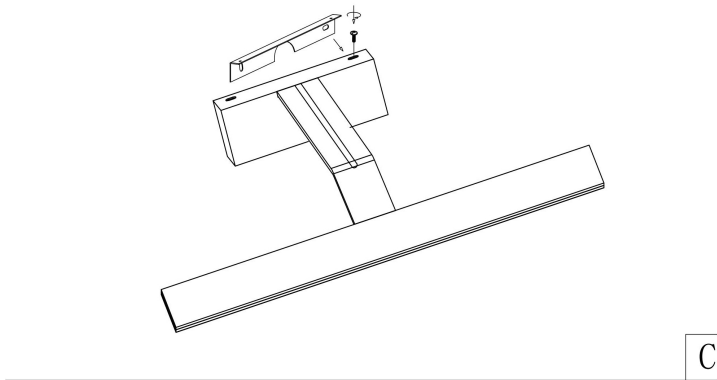

Instruction

MIR010WL-L12B4K

MAX 12W
800 Lumen

Model: MIR010WL-L12B4K

Collection: Mirror