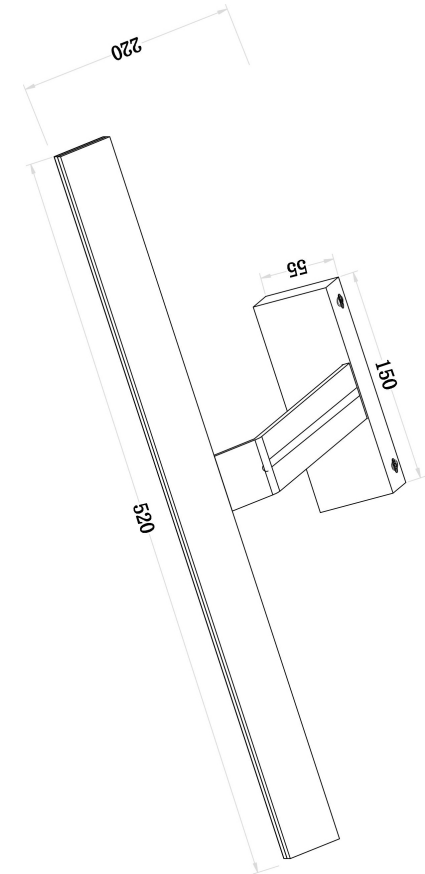

Instruction

MIR010WL-L12B4K

MAX 12W
800 Lumen

Model: MIR010WL-L12B4K

Collection: Mirror