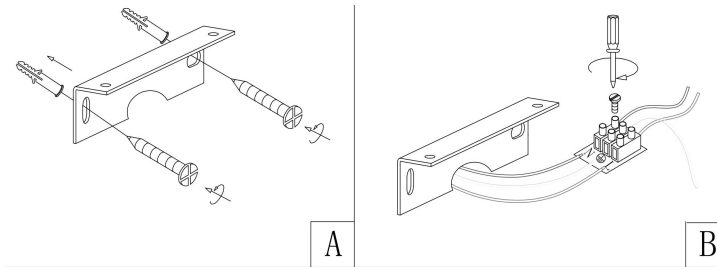

Instruction

MIR010WL-L12B4K

MAX 12W
800 Lumen

Model: MIR010WL-L12B4K

Collection: Mirror