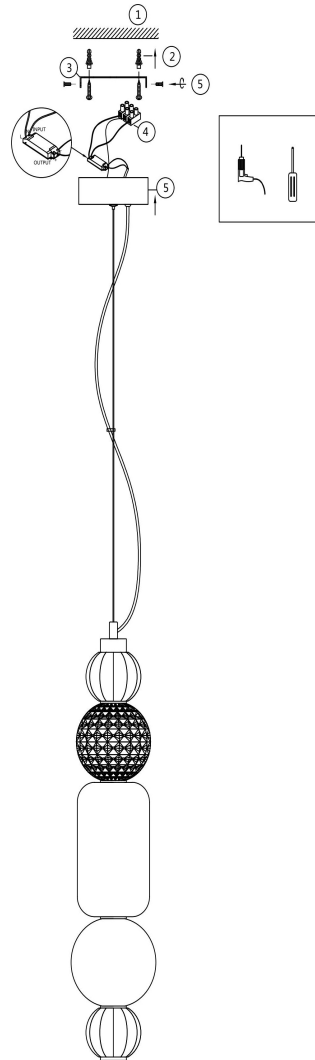

Instruction

P069PL-L35CH3K1

MAX 35W
1 550 Lumen

Model: P069PL-L35CH3K1

Collection: Pendant

Series: Collar

Pendant Lamps

This product contains a light source of the energy efficiency class G