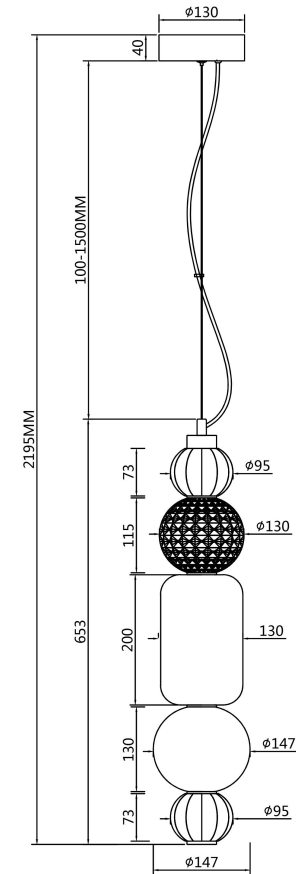

Instruction

P069PL-L35CH3K1

MAX 35W
1 550 Lumen

Model: P069PL-L35CH3K1

Collection: Pendant

Series: Collar

Pendant Lamps

This product contains a light source of the energy efficiency class G