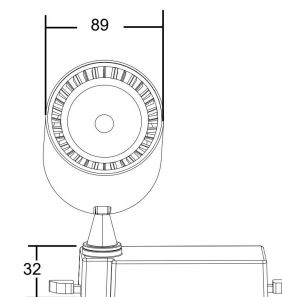

Instruction

TR003-1-17W3K-W

MAX 15W
1 300 Lumen

Model: TR003-1-17W3K-W

Collection: Single phase track

This product contains a light source of the energy efficiency class G