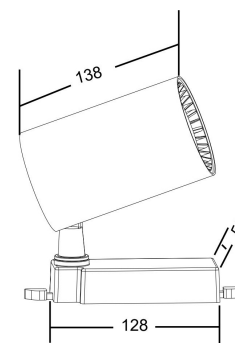

Instruction

TR003-1-17W3K-W

MAX 15W
1 300 Lumen

Model: TR003-1-17W3K-W

Collection: Single phase track

This product contains a light source of the energy efficiency class G