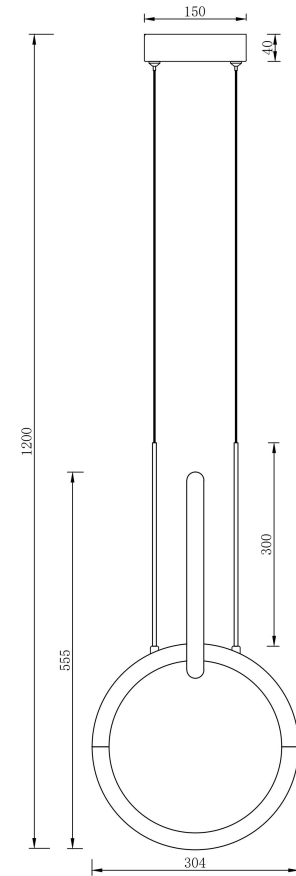

Instruction

MOD165PL-L18G3K

MAX 18W
1 200 Lumen

Model: MOD165PL-L18G3K

Collection: Modern

Series: Node

Pendant Lamps

This product contains a light source of the energy efficiency class G