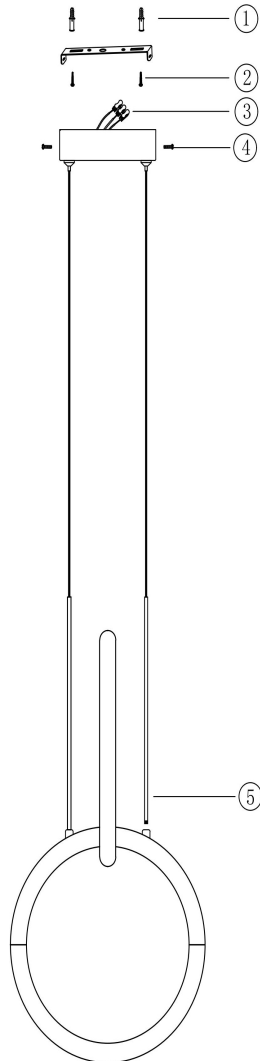

Instruction

MOD165PL-L18G3K

MAX 18W
1 200 Lumen

Model: MOD165PL-L18G3K

Collection: Modern

Series: Node

Pendant Lamps

This product contains a light source of the energy efficiency class G