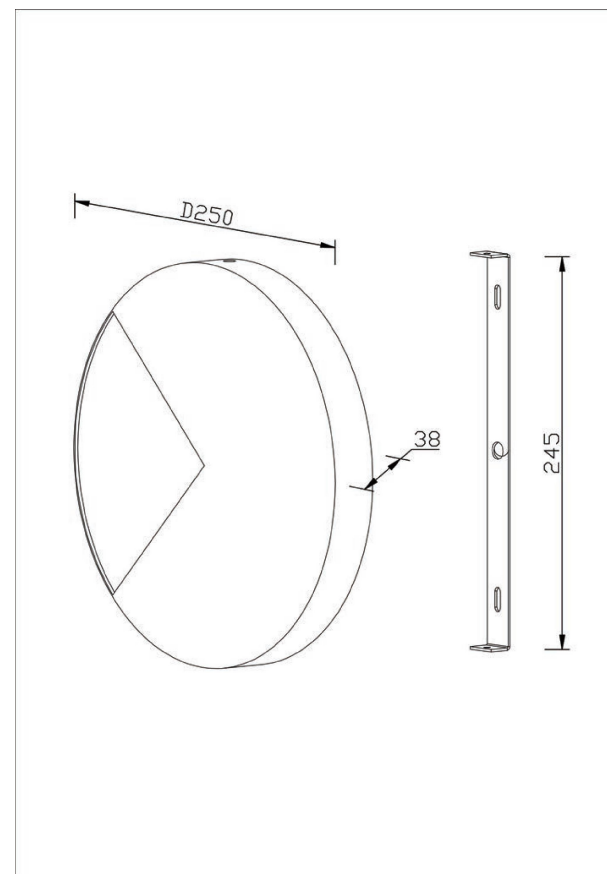

Instruction

MOD320WL-L8BS3K

MAX 8W
400 Lumen

Model: MOD320WL-L8BS3K

Collection: Modern

Series: Jupiter

Wall Lamps