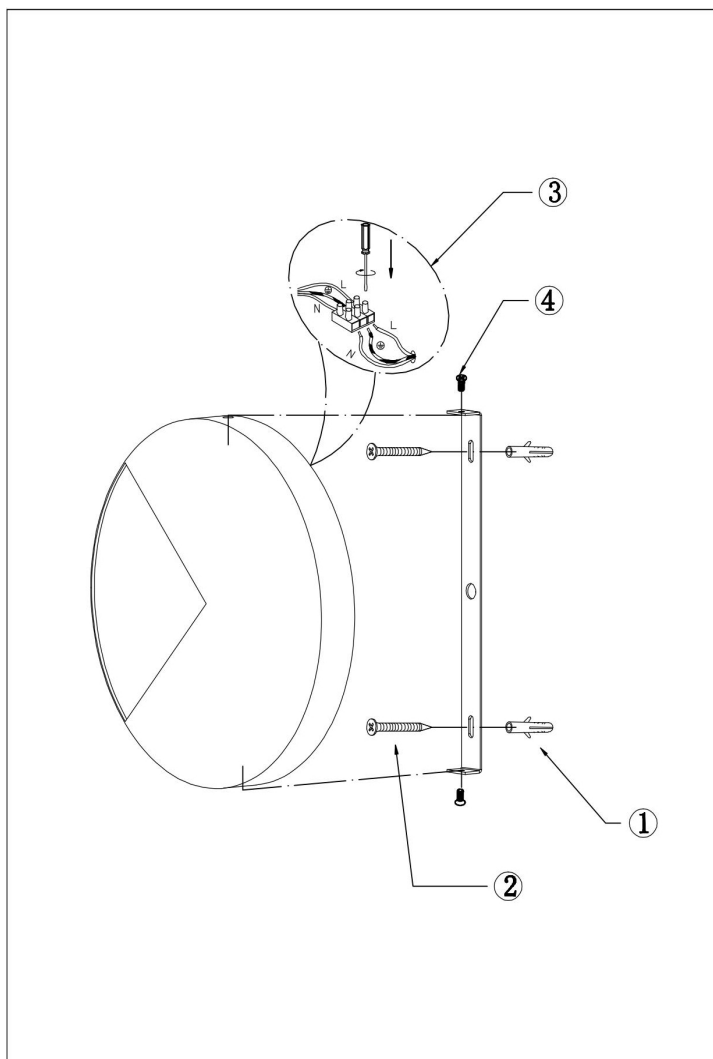

Instruction

MOD320WL-L8BS3K

MAX 8W
400 Lumen

Model: MOD320WL-L8BS3K

Collection: Modern

Series: Jupiter

Wall Lamps