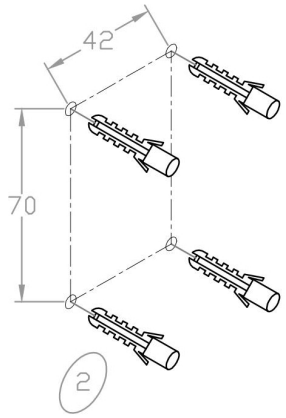

# Instruction

O303WL-L24GF3K

MAX 24W  
1 700 Lumen

Model: O303WL-L24GF3K

Collection: Outdoor

Series: Shim

Wall Lamps

This product contains a light source of the energy efficiency class G