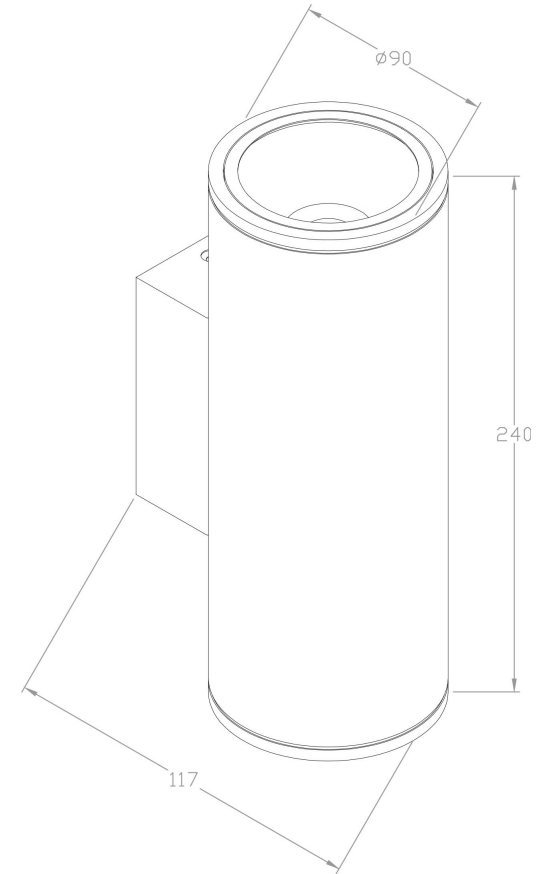

# Instruction

O303WL-L24GF3K

MAX 24W  
1 700 Lumen

Model: O303WL-L24GF3K

Collection: Outdoor

Series: Shim

Wall Lamps

This product contains a light source of the energy efficiency class G