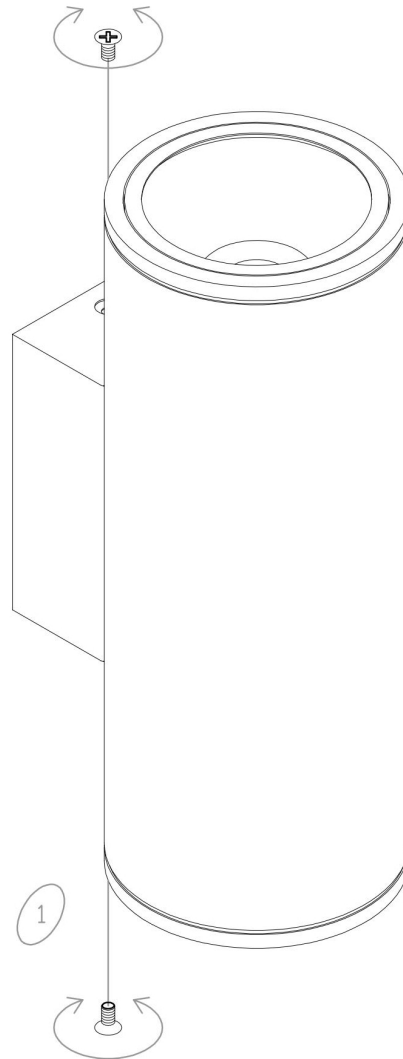

# Instruction

O303WL-L24GF3K

MAX 24W  
1 700 Lumen

Model: O303WL-L24GF3K

Collection: Outdoor

Series: Shim

Wall Lamps

This product contains a light source of the energy efficiency class G