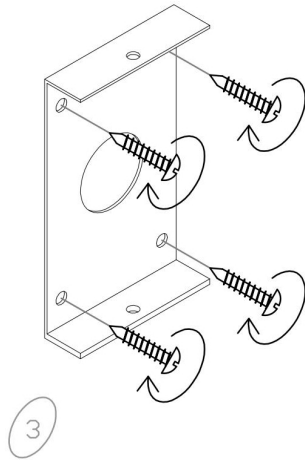

# Instruction

O303WL-L24GF3K

MAX 24W  
1 700 Lumen

Model: O303WL-L24GF3K

Collection: Outdoor

Series: Shim

Wall Lamps

This product contains a light source of the energy efficiency class G