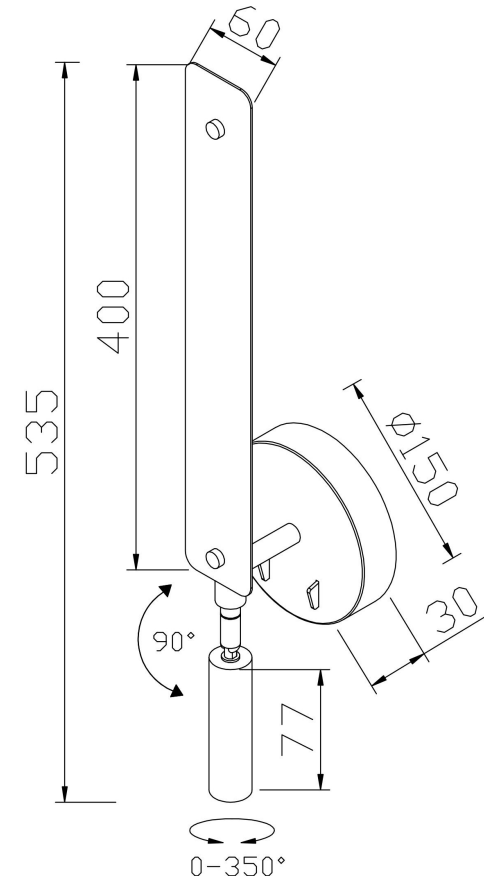

Instruction

MOD214WL-L8W3K

MAX 8W
950 Lumen

Model: MOD214WL-L8W3K

Collection: Modern

Series: Combo

Wall Lamps

This product contains a light source of the energy efficiency class G