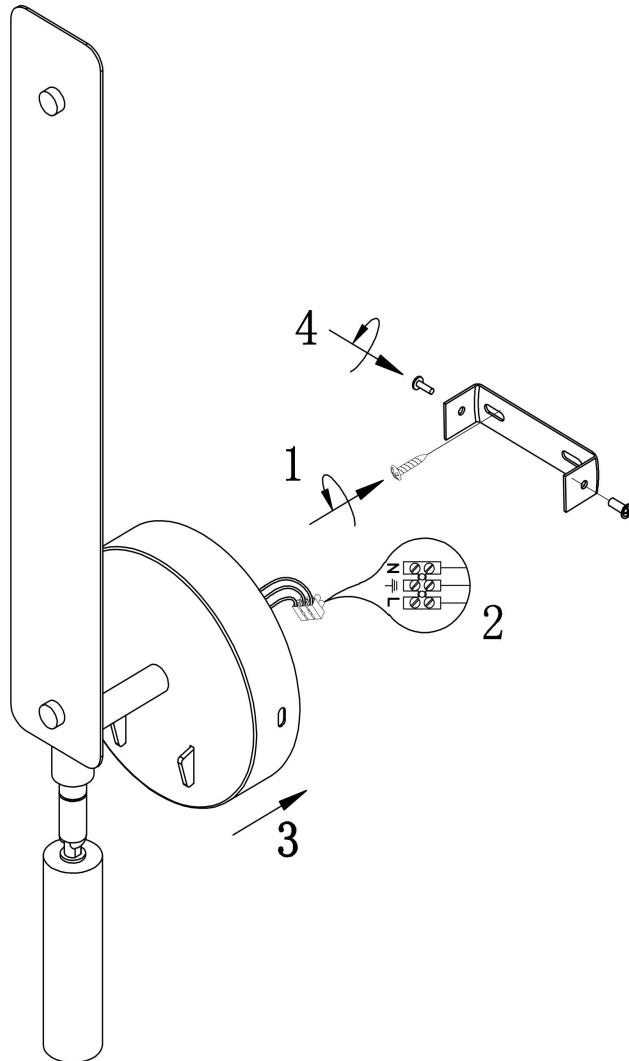

Instruction

MOD214WL-L8W3K

MAX 8W
950 Lumen

Model: MOD214WL-L8W3K

Collection: Modern

Series: Combo

Wall Lamps

This product contains a light source of the energy efficiency class G