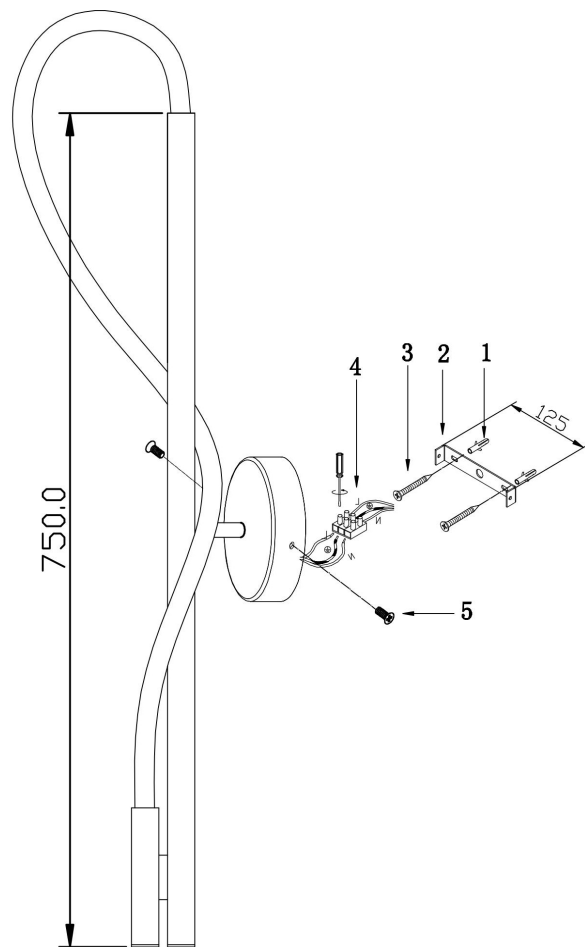

Instruction

MOD166WL-L12G3K

MAX 13W
600 Lumen

Model: MOD166WL-L12G3K

Collection: Modern

Series: Tau

Wall Lamps