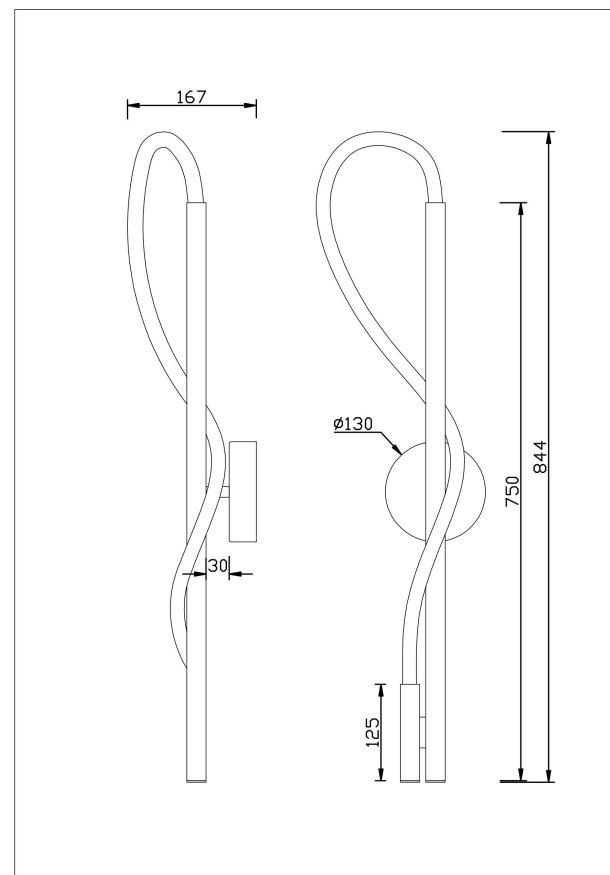

Instruction

MOD166WL-L12G3K

MAX 13W
600 Lumen

Model: MOD166WL-L12G3K

Collection: Modern

Series: Tau

Wall Lamps