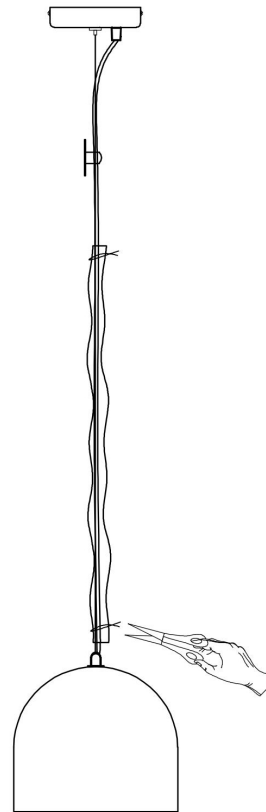

Instruction

T451-PL-01-GR

1xE27 60W

Model: T451-PL-01-GR

Collection: Loft

Series: Broni

Pendant Lamps

This product contains a light source of energy efficiency class