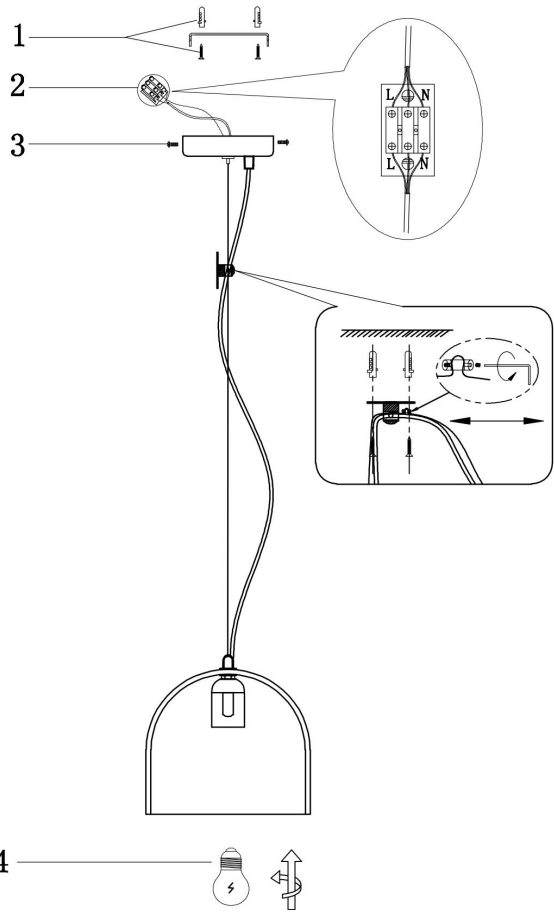

Instruction

T451-PL-01-GR

1xE27 60W

Model: T451-PL-01-GR

Collection: Loft

Series: Broni

Pendant Lamps

This product contains a light source of energy efficiency class