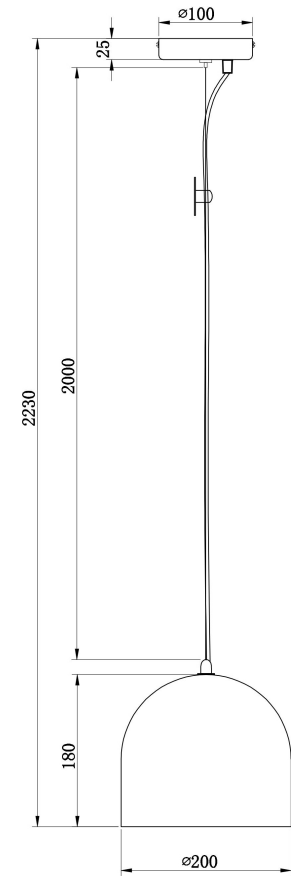

Instruction

T451-PL-01-GR

1xE27 60W

Model: T451-PL-01-GR

Collection: Loft

Series: Broni

Pendant Lamps

This product contains a light source of energy efficiency class