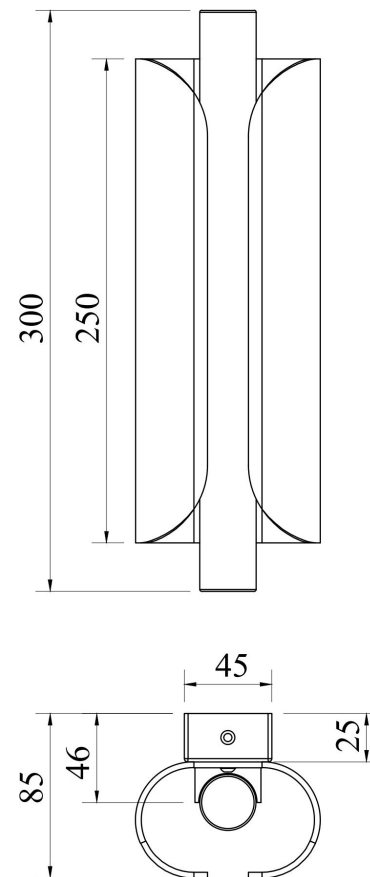

Instruction

MOD309WL-L4GR4K

MAX 4W
240 Lumen

Model: MOD309WL-L4GR4K

Collection: Modern

Series: Interstellar

Wall Lamps

This product contains a light source of the energy efficiency class G