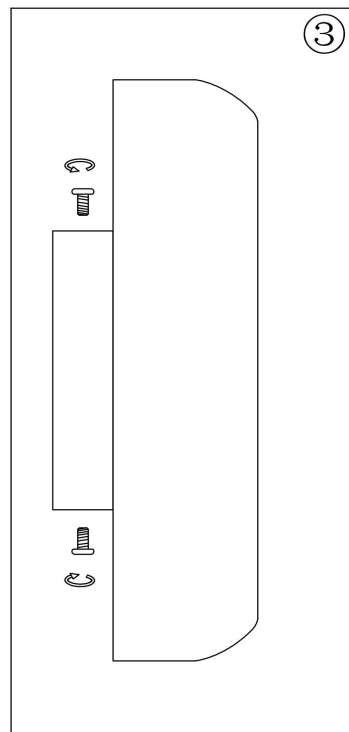

Instruction

MOD309WL-L4GR4K

MAX 4W
240 Lumen

Model: MOD309WL-L4GR4K

Collection: Modern

Series: Interstellar

Wall Lamps

This product contains a light source of the energy efficiency class G