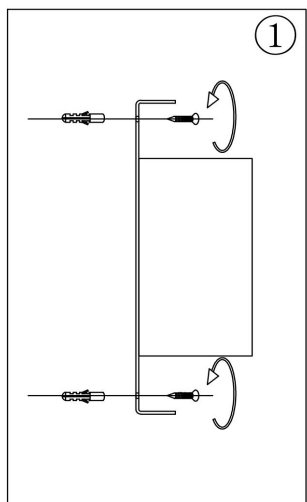

Instruction

MOD309WL-L4GR4K

MAX 4W
240 Lumen

Model: MOD309WL-L4GR4K

Collection: Modern

Series: Interstellar

Wall Lamps

This product contains a light source of the energy efficiency class G