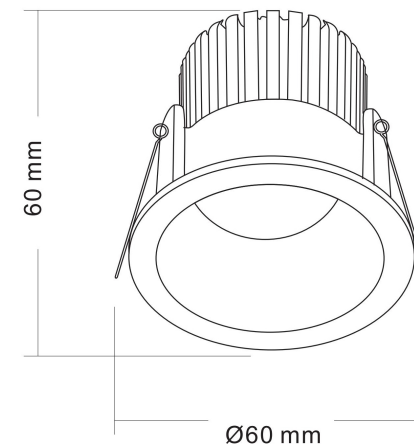

1

2

3

MAX 6W
420 Lumen

Model: DL034-01-06W3K-B

Collection: Downlight

Zoom

Recessed

This product contains a light source of the energy efficiency class G