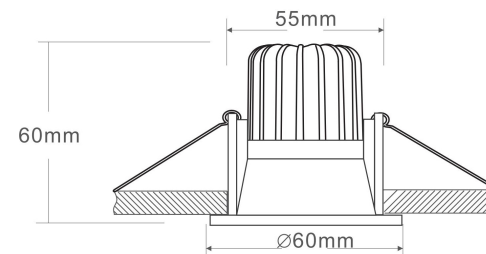

1

2

3

MAX 6W
420 Lumen

Model: DL034-01-06W3K-B

Collection: Downlight

Zoom

Recessed