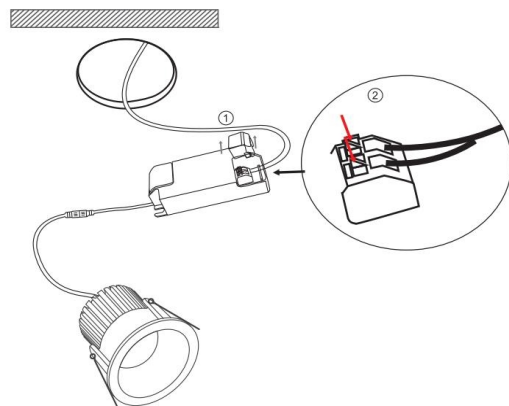

1

2

3

MAX 6W
420 Lumen

Model: DL034-01-06W3K-B

Collection: Downlight

Zoom

Recessed

This product contains a light source of the energy efficiency class G