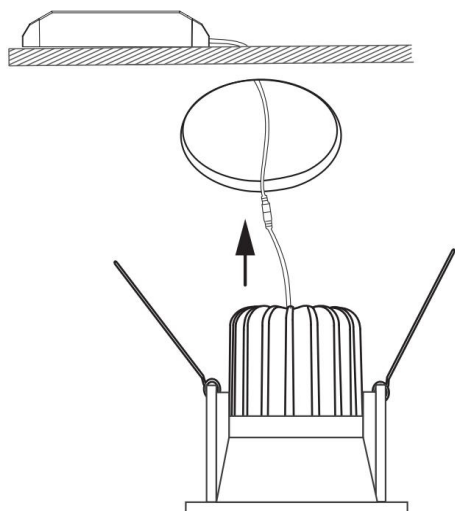

1

2

3

MAX 6W
420 Lumen

Model: DL034-01-06W3K-B

Collection: Downlight

Zoom

Recessed