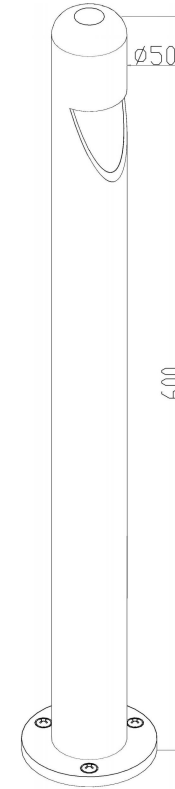

Instruction

O423FL-L5GF

MAX 5W
200 Lumen

Model: O423FL-L5GF
Collection: Outdoor
Series: Hagen
Landschaftslampe

This product contains a light source of the energy efficiency class G