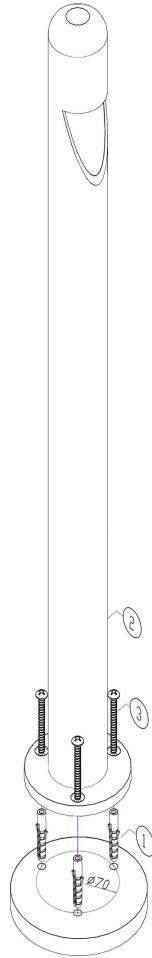

Instruction

O423FL-L5GF

MAX 5W
200 Lumen

Model: O423FL-L5GF
Collection: Outdoor
Series: Hagen
Landschaftslampe

This product contains a light source of the energy efficiency class G