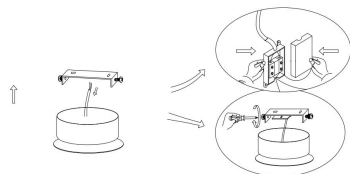

NO.1

NO.2

NO.3

NO.4

MAX 7W  
620 Lumen

Model: MOD282PL-L8G3K1  
Collection: Modern  
Series: Splash  
Pendant Lamps