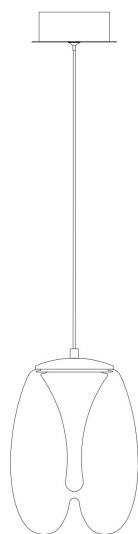

NO.1

NO.2

NO.3

NO.4

MAX 7W  
620 Lumen

Model: MOD282PL-L8G3K1  
Collection: Modern  
Series: Splash  
Pendant Lamps