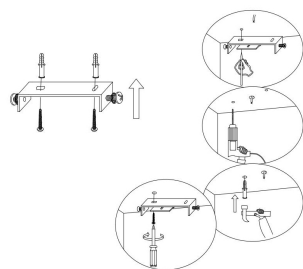

NO.1

NO.2

NO.3

NO.4

MAX 7W  
620 Lumen

Model: MOD282PL-L8G3K1  
Collection: Modern  
Series: Splash  
Pendant Lamps