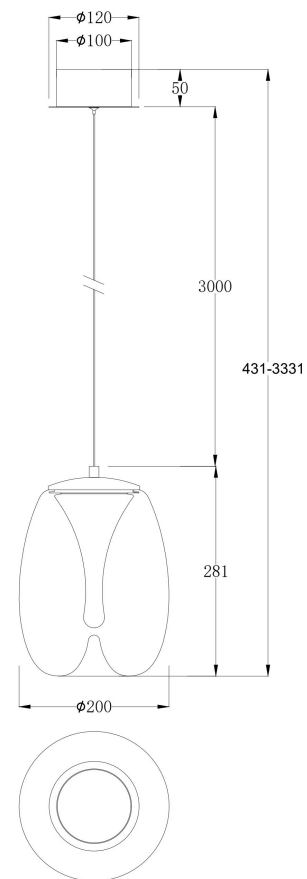

NO.1

NO.2

NO.3

NO.4

MAX 7W  
620 Lumen

Model: MOD282PL-L8G3K1  
Collection: Modern  
Series: Splash  
Pendant Lamps