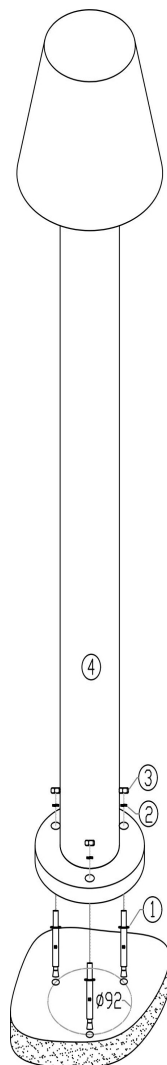

# Instruction

## O421FL-L5GF

MAX 5W  
400 Lumen

Model: O421FL-L5GF

Collection: Outdoor

Series: Harz  
Landschaftslampe