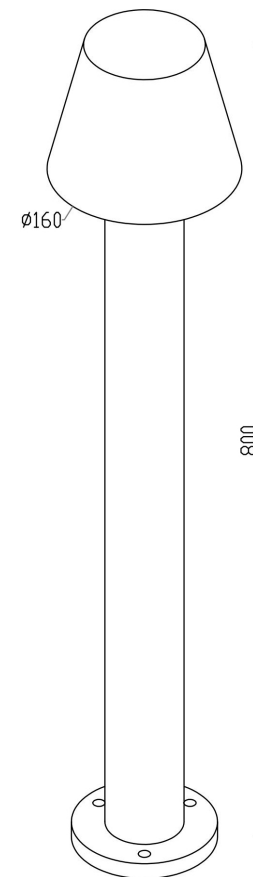

## O421FL-L5GF

MAX 5W  
400 Lumen

Model: O421FL-L5GF

Collection: Outdoor

Series: Harz  
Landschaftslampe