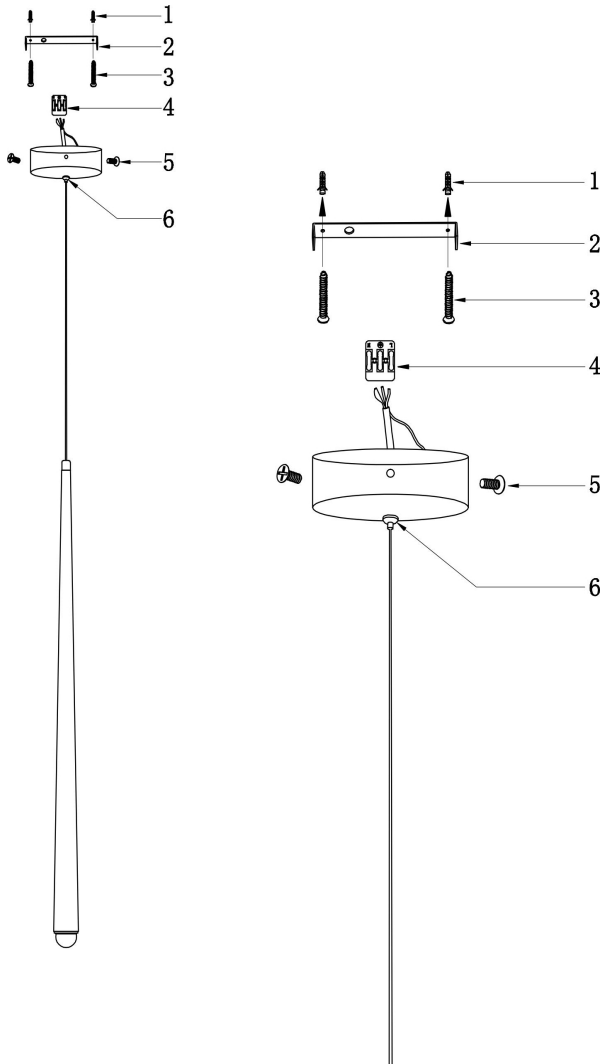

Instruction

MOD132PL-L36BSK

MAX 6W
500 Lumen

Model: MOD132PL-L36BSK
Collection: Modern
Series: Cascade
Pendant Lamps

This product contains a light source of the energy efficiency class G