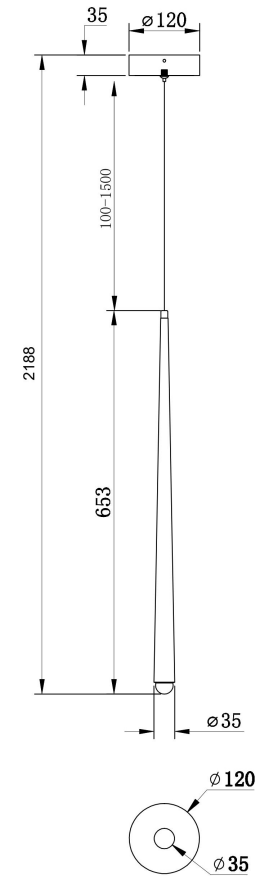

Instruction

MOD132PL-L36BSK

MAX 6W
500 Lumen

Model: MOD132PL-L36BSK
Collection: Modern
Series: Cascade
Pendant Lamps

This product contains a light source of the energy efficiency class G