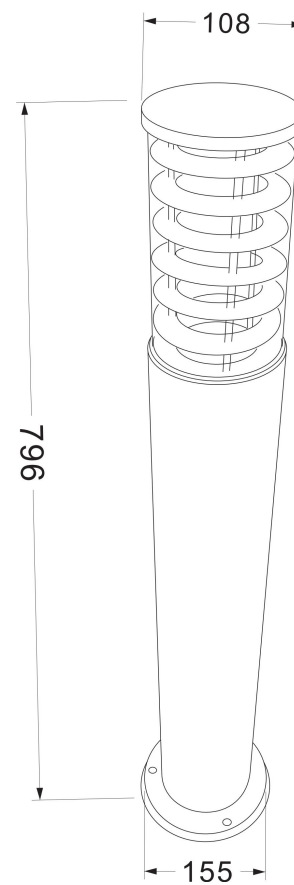

Instruction

O576FL-01B

1xE27 60W

Model: O576FL-01B

Collection: Outdoor

Series: Bronx
Landschaftslampe