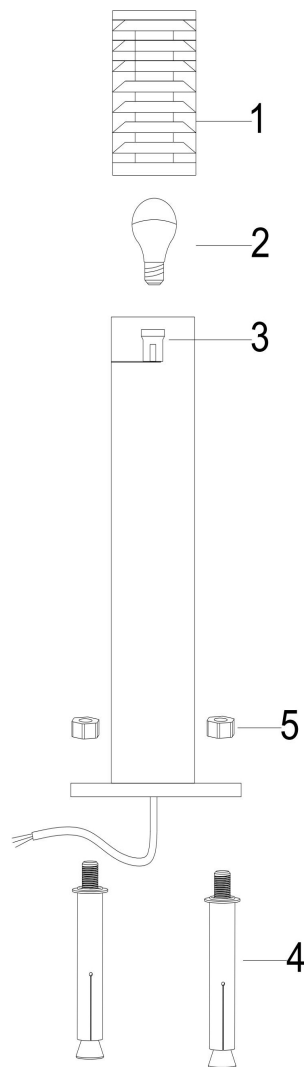

Instruction

O576FL-01B

1xE27 60W

Model: O576FL-01B

Collection: Outdoor

Series: Bronx
Landschaftslampe