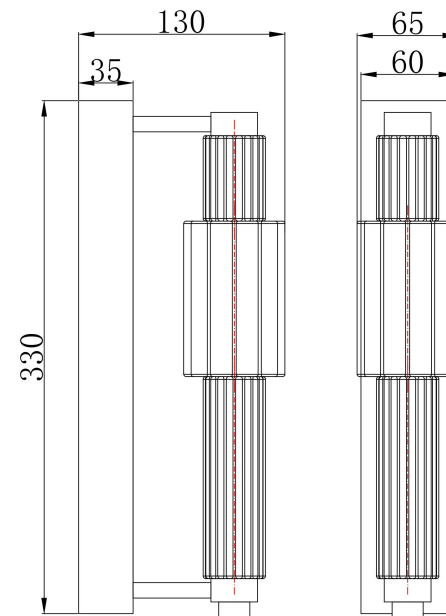

## MOD308WL-L9CH3K

MAX 8W  
800 Lumen

Model: MOD308WL-L9CH3K  
Collection: Modern  
Series: Verticale  
Wall Lamps