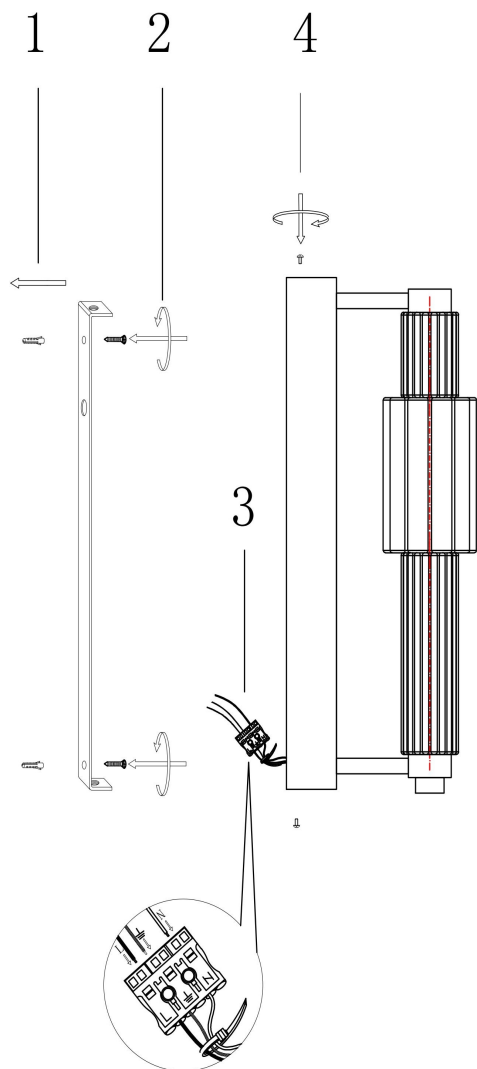

## MOD308WL-L9CH3K

MAX 8W  
800 Lumen

Model: MOD308WL-L9CH3K  
Collection: Modern  
Series: Verticale  
Wall Lamps