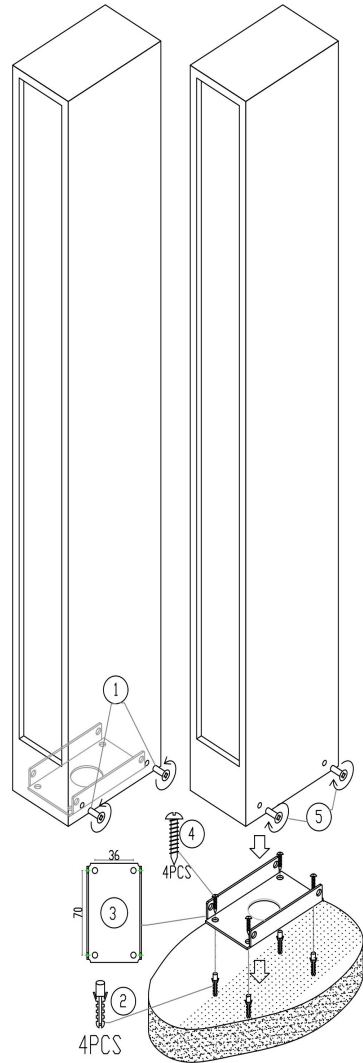

## O422FL-L12GF

MAX 12W  
450 Lumen

Model: O422FL-L12GF  
Collection: Outdoor  
Series: Hof  
Landschaftslampe

This product contains a light source of the energy efficiency class G