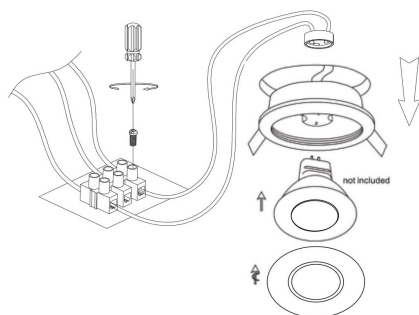

Cut out (mm): $\varnothing 65$

1

2

3

4

1xGU10 50W

Model: DL083-01-GU10-RD-S

Collection: Downlight