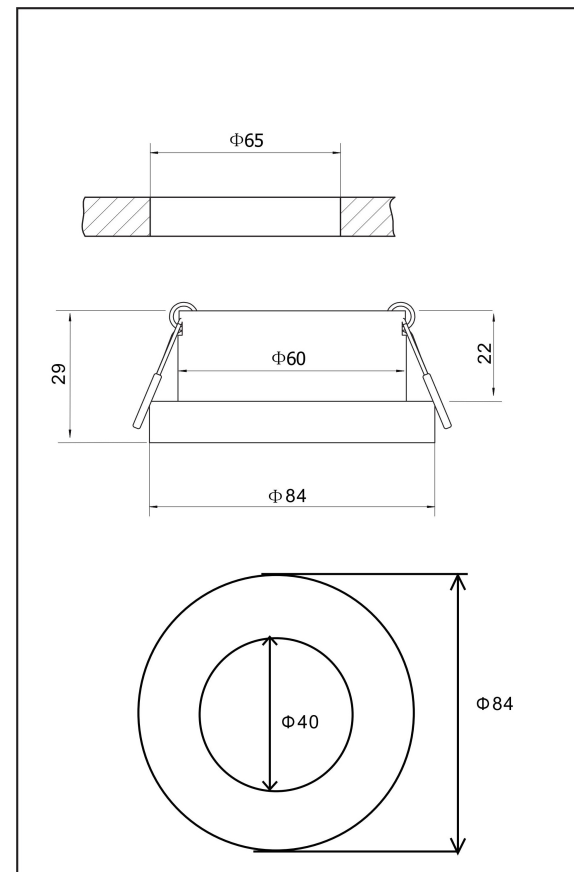

Cut out (mm): $\varnothing 65$

1

2

3

4

1xGU10 50W

Model: DL083-01-GU10-RD-S

Collection: Downlight