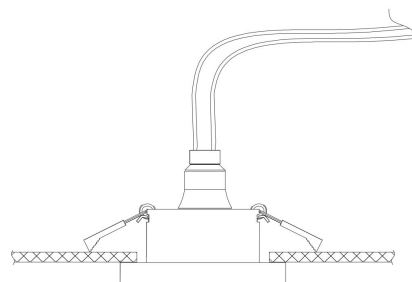

Cut out (mm): $\varnothing 65$

1

2

3

4

1xGU10 50W

Model: DL083-01-GU10-RD-S

Collection: Downlight