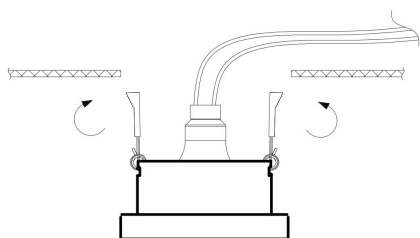

Cut out (mm): $\varnothing 65$

1

2

3

4

1xGU10 50W

Model: DL083-01-GU10-RD-S

Collection: Downlight