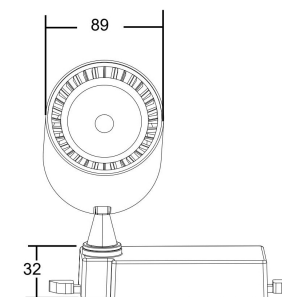

Instruction

TR003-1-17W3K-B

MAX 15W
1 300 Lumen

Model: TR003-1-17W3K-B

Collection: Single phase track

This product contains a light source of the energy efficiency class G