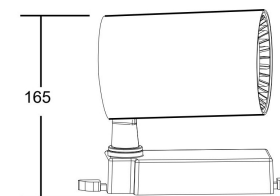

Instruction

TR003-1-17W3K-B

MAX 15W
1 300 Lumen

Model: TR003-1-17W3K-B

Collection: Single phase track

This product contains a light source of the energy efficiency class G