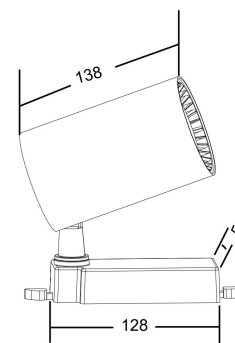

Instruction

TR003-1-17W3K-B

MAX 15W
1 300 Lumen

Model: TR003-1-17W3K-B

Collection: Single phase track

This product contains a light source of the energy efficiency class G