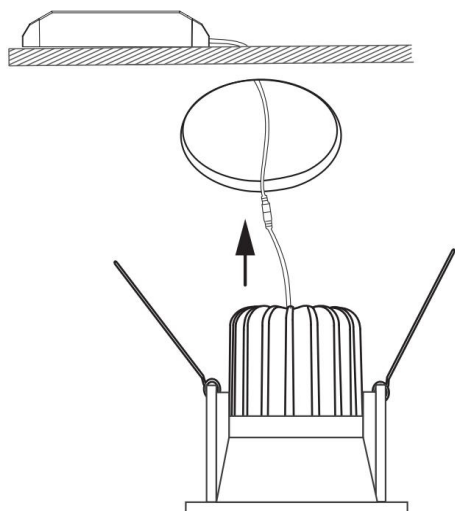

1

2

3

MAX 6W
370 Lumen

Model: DL034-01-06W3K-D-B

Collection: Downlight

Zoom

Recessed