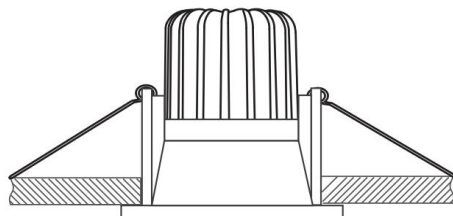

1

2

3

MAX 6W
370 Lumen

Model: DL034-01-06W3K-D-B

Collection: Downlight

Zoom

Recessed