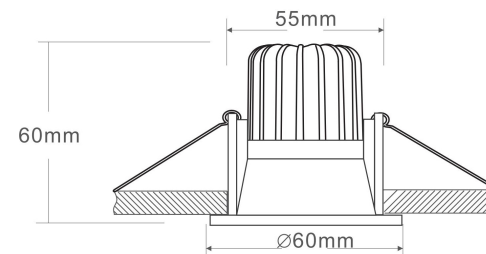

1

2

3

MAX 6W
370 Lumen

Model: DL034-01-06W3K-D-B

Collection: Downlight

Zoom

Recessed