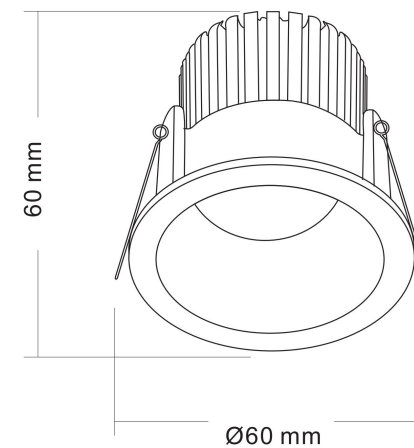

1

2

3

MAX 6W
370 Lumen

Model: DL034-01-06W3K-D-B

Collection: Downlight

Zoom

Recessed

This product contains a light source of the energy efficiency class G