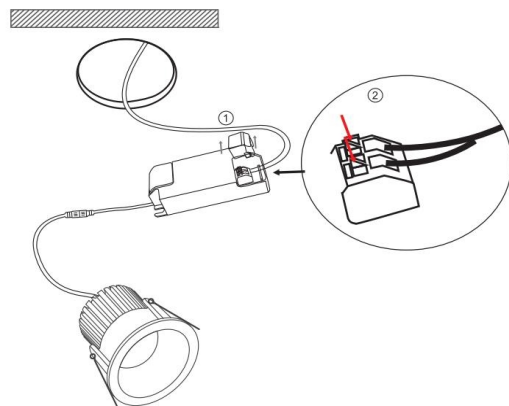

1

2

3

MAX 6W
370 Lumen

Model: DL034-01-06W3K-D-B

Collection: Downlight

Zoom

Recessed

This product contains a light source of the energy efficiency class G