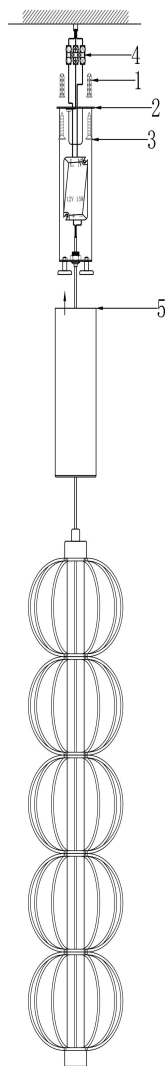

# Instruction

## MOD216PL-L10G3K

MAX 17W  
1 050 Lumen

Model: MOD216PL-L10G3K

Collection: Modern

Series: Golden Cage  
Pendant Lamps