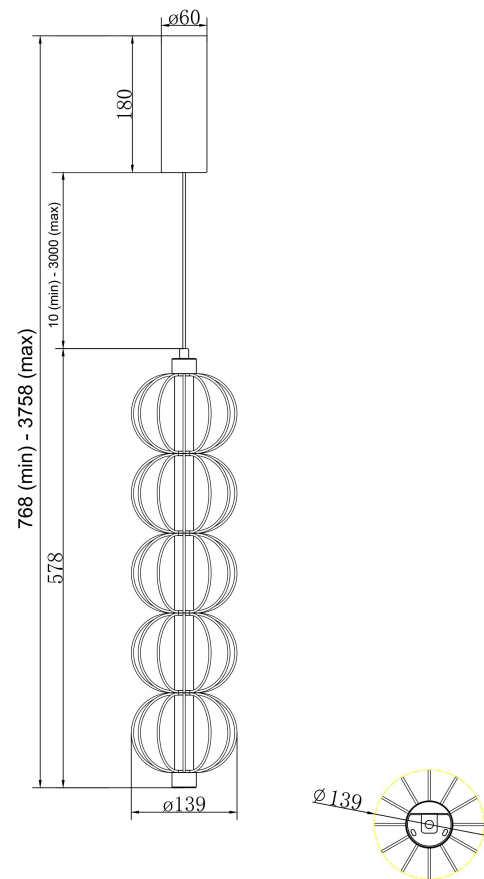

## MOD216PL-L10G3K

MAX 17W  
1 050 Lumen

Model: MOD216PL-L10G3K

Collection: Modern

Series: Golden Cage  
Pendant Lamps