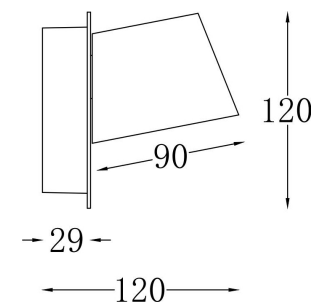

Instruction

MOD421WL-L6BS3K

MAX 7W
350 Lumen

Model: MOD421WL-L6BS3K

Collection: Modern

Series: Pixel

This product contains a light source of the energy efficiency class G