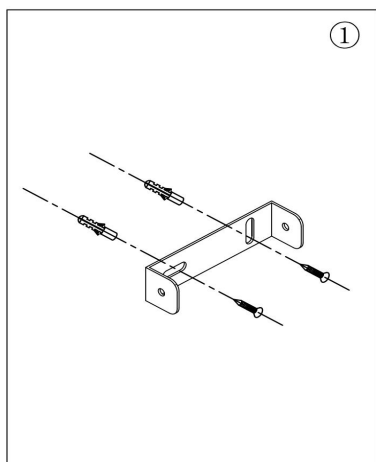

Instruction

MOD421WL-L6BS3K

MAX 7W
350 Lumen

Model: MOD421WL-L6BS3K

Collection: Modern

Series: Pixel

This product contains a light source of the energy efficiency class G