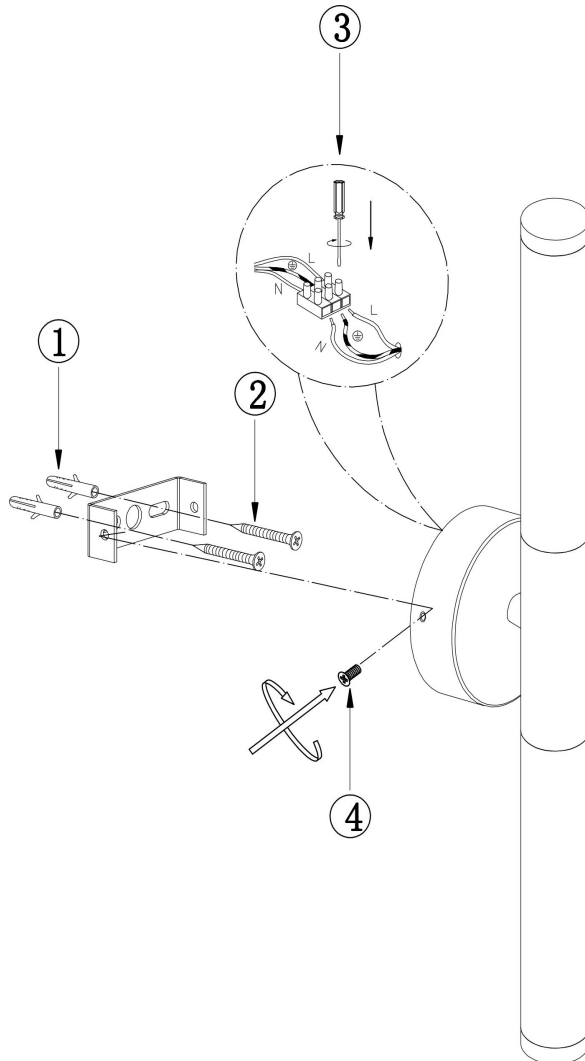

Instruction

MOD106WL-L10G3K

MAX 10W
1 050 Lumen

Model: MOD106WL-L10G3K

Collection: Modern

Series: Axis

Wall Lamps