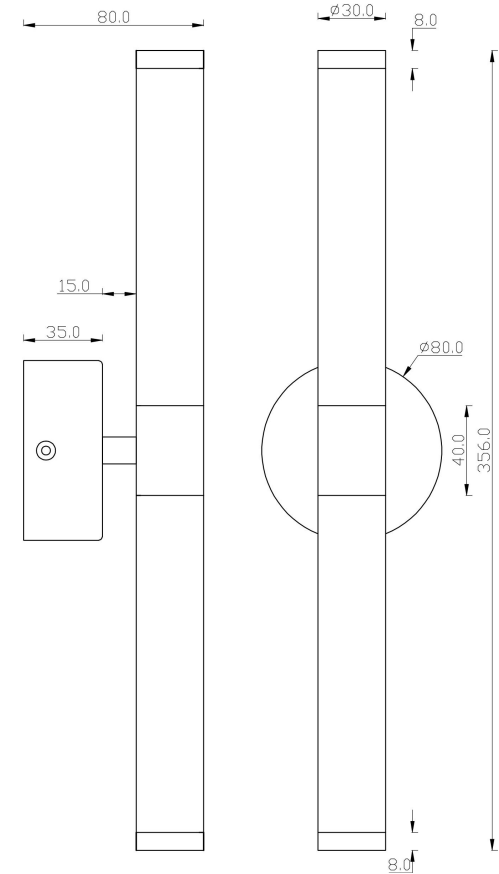

Instruction

MOD106WL-L10G3K

MAX 10W
1 050 Lumen

Model: MOD106WL-L10G3K

Collection: Modern

Series: Axis

Wall Lamps