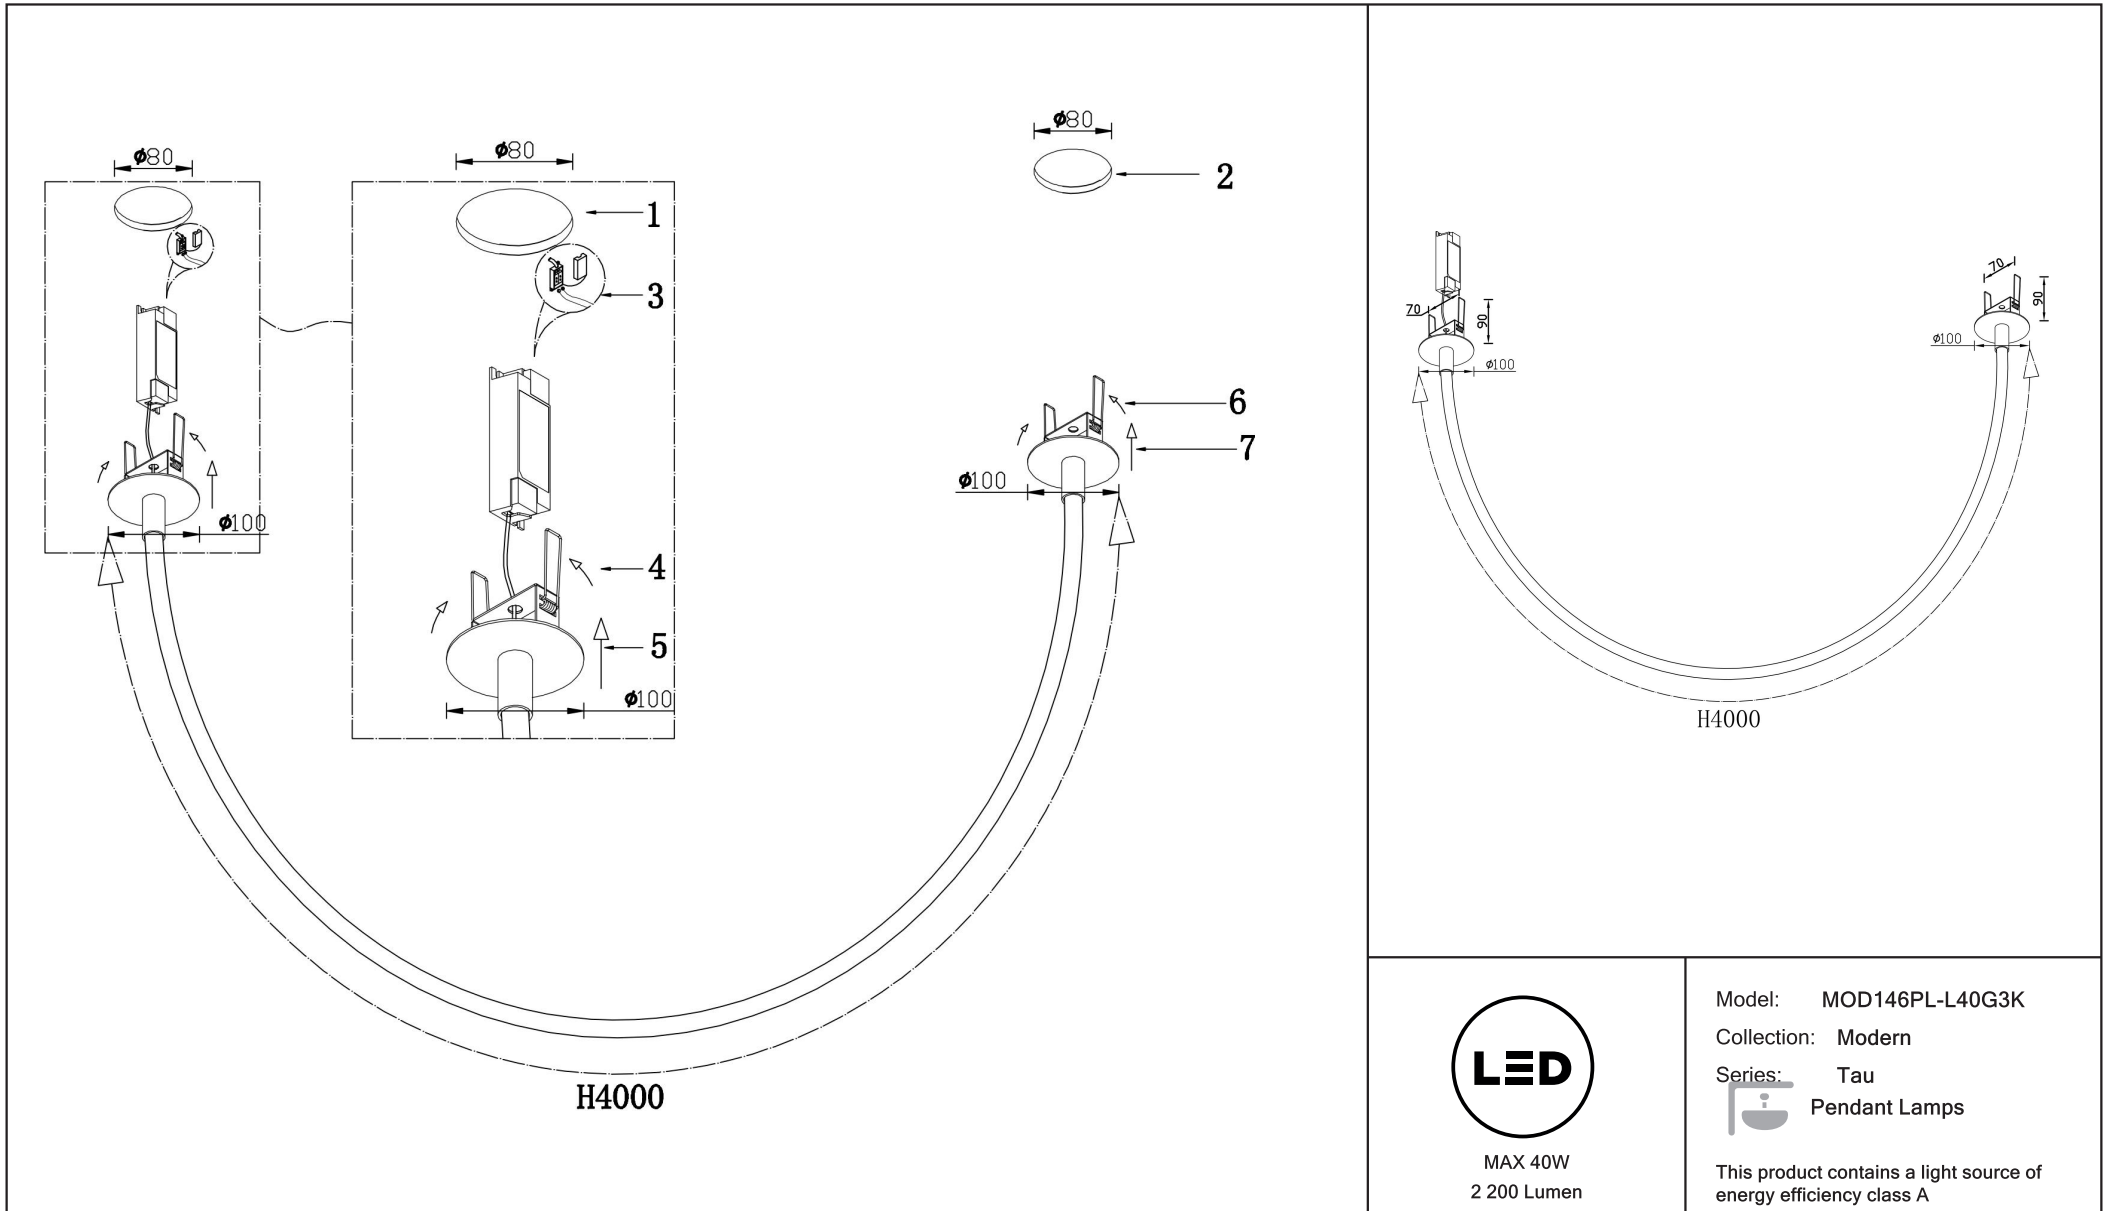

Instruction

MOD146PL-L40G3K

MAX 40W
2 200 Lumen

Model: MOD146PL-L40G3K

Collection: Modern

Series: Tau

This product contains a light source of energy efficiency class A