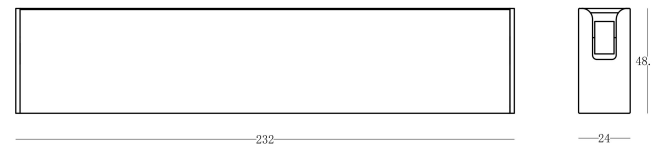

①

MAX 12W
400 Lumen

Model: TR150-1-12W2.7K-M-
Collection: Magnetic track system

Points
Track light

This product contains a light source of the
energy efficiency class G