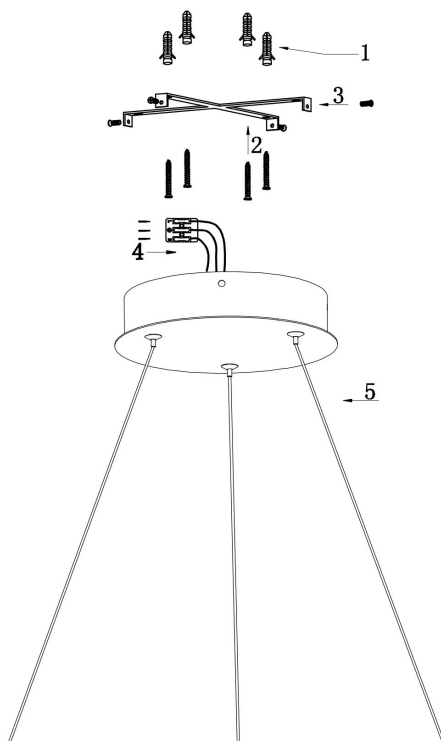

由 Autodesk 教育版产品制作

由 Autodesk 教育版产品制作