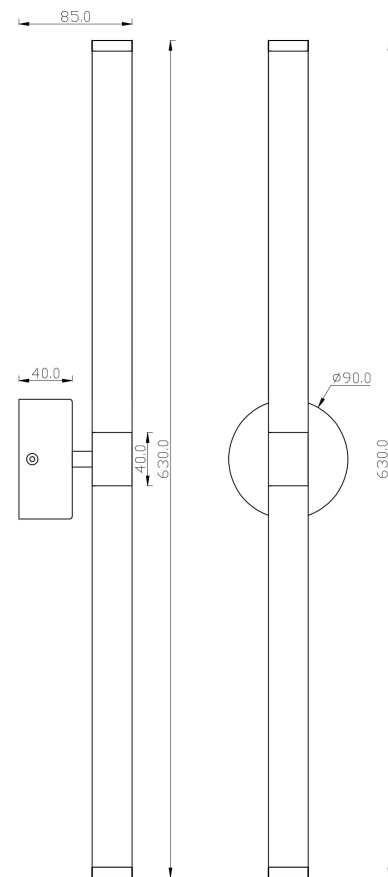

Instruction

MOD106WL-L16W3K

MAX 16W
1 400 Lumen

Model: MOD106WL-L16W3K
Collection: Modern
Series: Axis
Wall Lamps