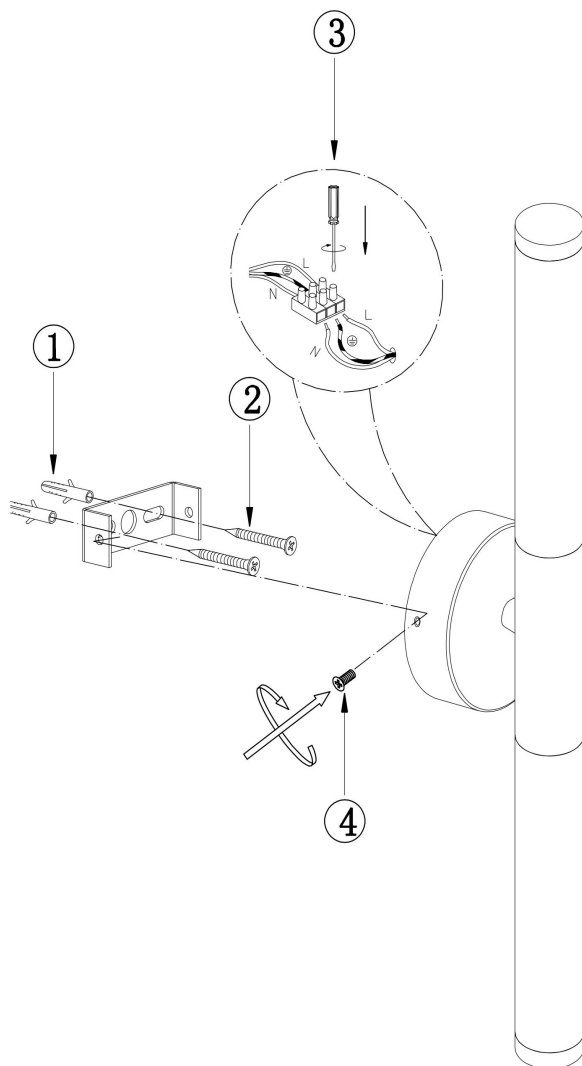

Instruction

MOD106WL-L16W3K

MAX 16W
1 400 Lumen

Model: MOD106WL-L16W3K
Collection: Modern
Series: Axis
Wall Lamps