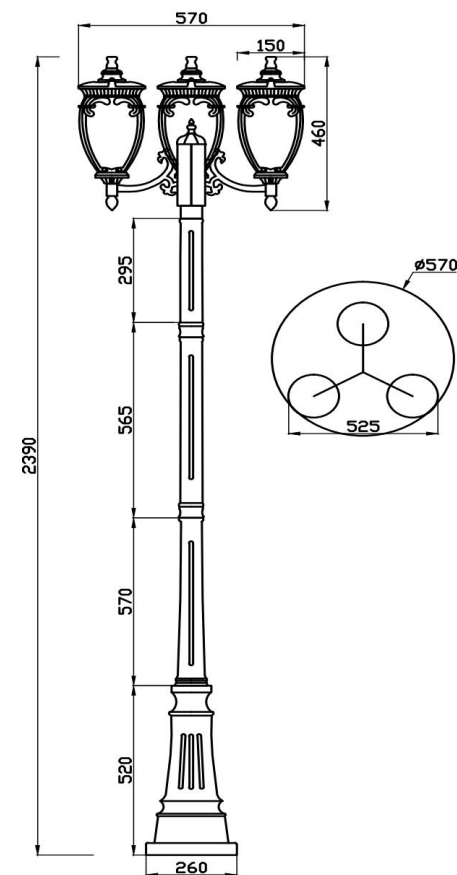

Instruction

O414FL-03BZ

Model: O414FL-03BZ
Collection: Outdoor
Fleur
Recessed