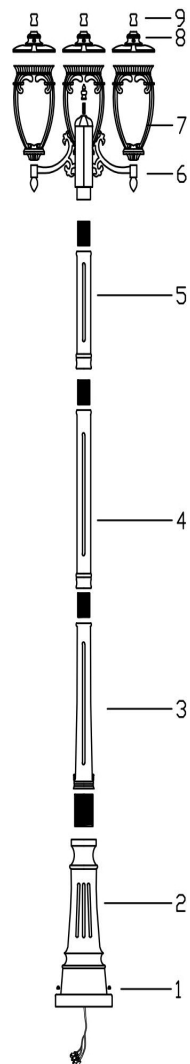

Instruction

O414FL-03BZ

Model: O414FL-03BZ
Collection: Outdoor
Fleur
Recessed