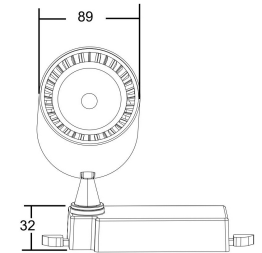

Instruction

TR003-1-40W4K-B

MAX 36W
3 200 Lumen

Model: TR003-1-40W4K-B
Collection: Single phase track

Track light