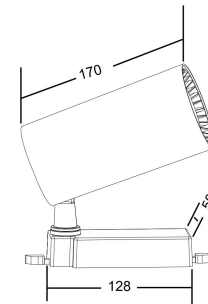

Instruction

TR003-1-40W4K-B

MAX 36W
3 200 Lumen

Model: TR003-1-40W4K-B
Collection: Single phase track

Track light