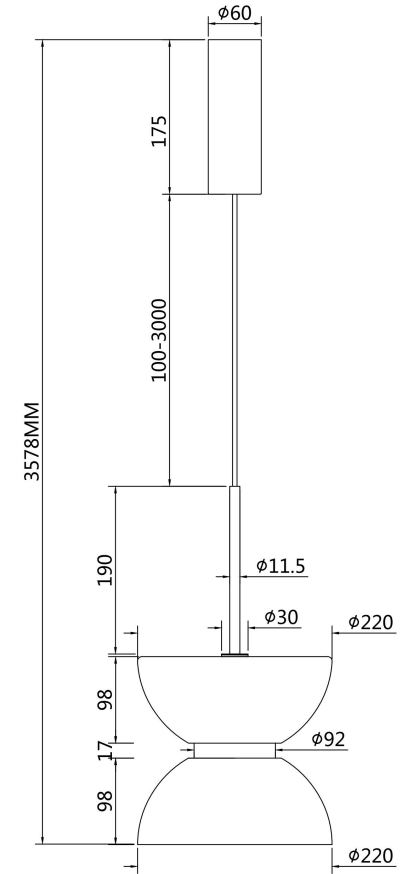

Instruction

MOD178PL-L11W3K

MAX 11W
1 300 Lumen

Model: MOD178PL-L11W3K
Collection: Modern
Series: Kyoto
Pendant Lamps