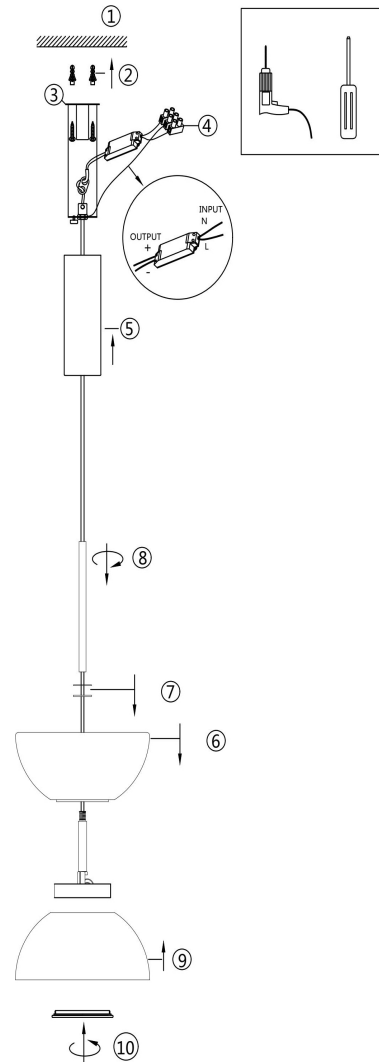

Instruction

MOD178PL-L11W3K

MAX 11W
1 300 Lumen

Model: MOD178PL-L11W3K
Collection: Modern
Series: Kyoto
Pendant Lamps